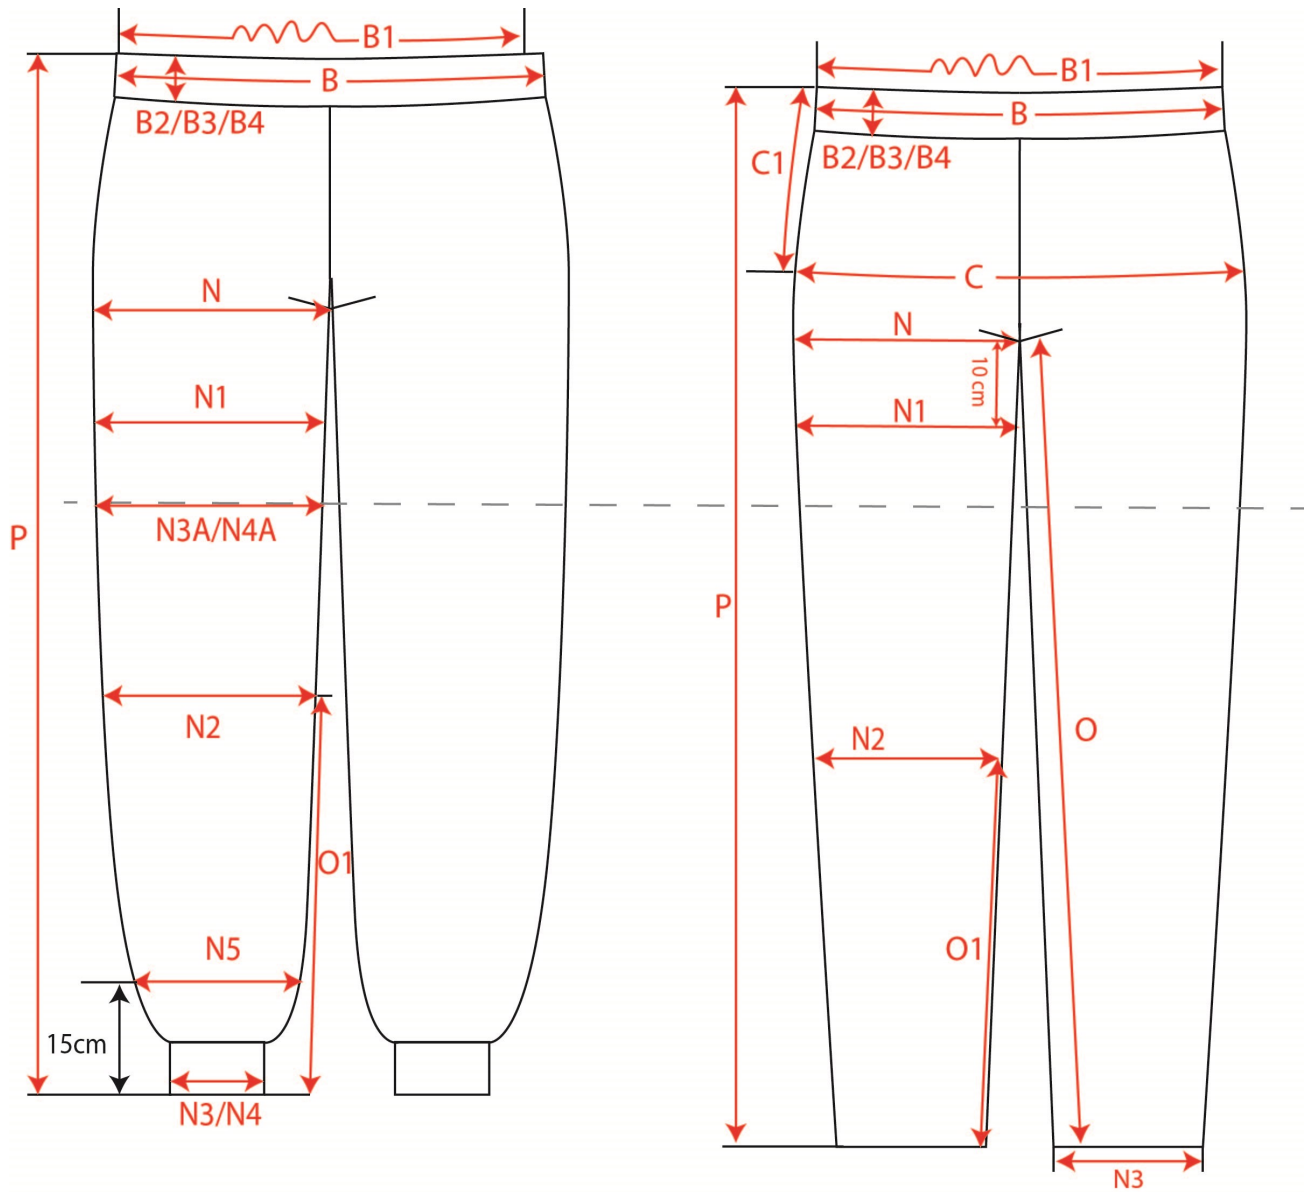

# Measurement Sketch

ORDER	SEASON	CLIENT	BRAND
	SS26	n/a	Build your Brand
STYLE CODE	STYLE NAME	GENDER	SUPPLIER
BY447	Fluffy Sweatshorts	Male	72503

# Style Measurement View for Client

ORDER	SEASON	CLIENT	BRAND
	<b>SS26</b>	<b>n/a</b>	<b>Build your Brand</b>
STYLE CODE	STYLE NAME	GENDER	SUPPLIER
<b>BY447</b>	<b>Fluffy Sweatshorts</b>	<b>Male</b>	<b>72503</b>

**Basic Measurement Chart**

**Base Size**

**M**

-	Measurements (values)	S	M	L	XL	XXL	3XL	4XL	5XL	Tol. +/-	Comment
B	1/2 waist width /waistband width	34,5	37,0	39,5	42,0	45,0	48,0	51,0	54,0		
C	1/2 hip width	52,5	55,0	57,5	60,0	63,0	66,0	69,0	72,0		
N3A	1/2 hem width short leg	31,3	32,0	32,8	33,5	34,4	35,3	36,2	37,1		
O	inseam length	22,5	24,0	25,5	27,0	28,5	28,5	28,5	28,5		
B4	waistband height C.B.	4,0	4,0	4,0	4,0	4,0	4,0	4,0	4,0		