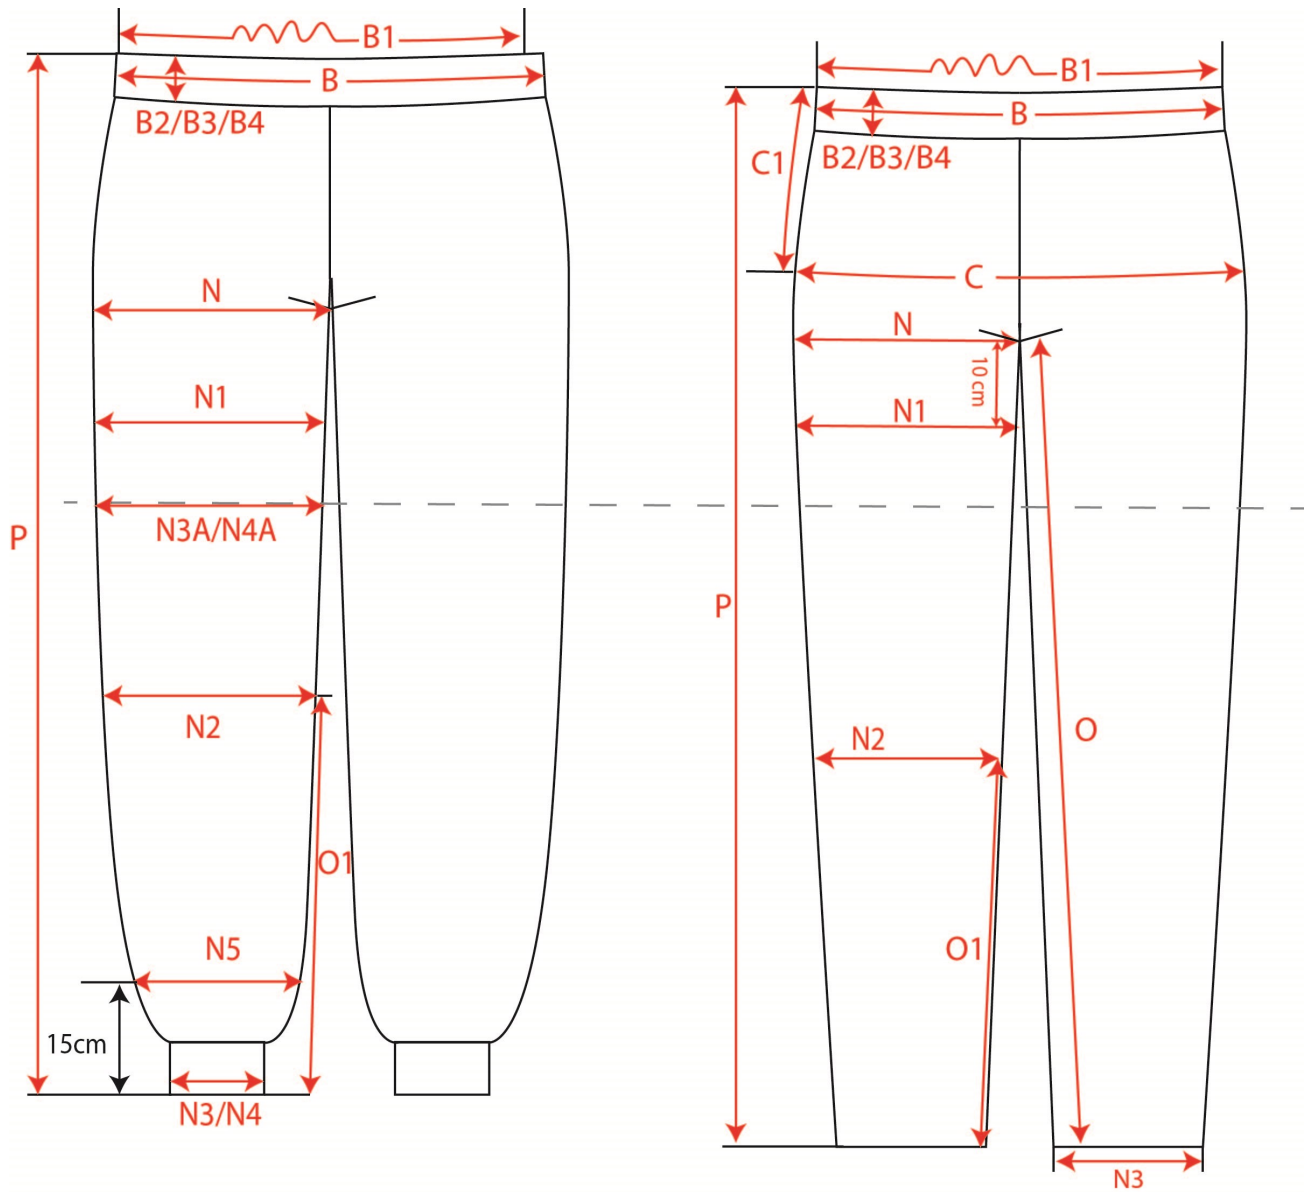

Measurement Sketch

ORDER	SEASON	CLIENT	BRAND
	SS26	n/a	Build your Brand
STYLE CODE	STYLE NAME	GENDER	SUPPLIER
BY442	Wideleg Sweatpants	Male	72503

Style Measurement View for Client

ORDER	SEASON	CLIENT	BRAND
	SS26	n/a	Build your Brand
STYLE CODE	STYLE NAME	GENDER	SUPPLIER
BY442	Wideleg Sweatpants	Male	72503

Basic Measurement Chart

Base Size

M

-	Measurements (values)	S	M	L	XL	XXL	3XL	4XL	5XL	Tol. +/-	Comment
B	1/2 waist width /waistband width	37,5	40,0	42,5	45,0	48,0	51,0	54,0	57,0		
C	1/2 hip width	57,5	60,0	62,5	65,0	68,0	71,0	74,0	77,0		
N3	1/2 hem width long leg	29,5	30,0	30,5	31,0	31,6	32,2	32,8	33,4		
O	inseam length	76,0	76,0	77,5	79,0	79,0	79,0	79,0	79,0		
B3	waistband height C.F.	4,5	4,5	4,5	4,5	4,5	4,5	4,5	4,5		