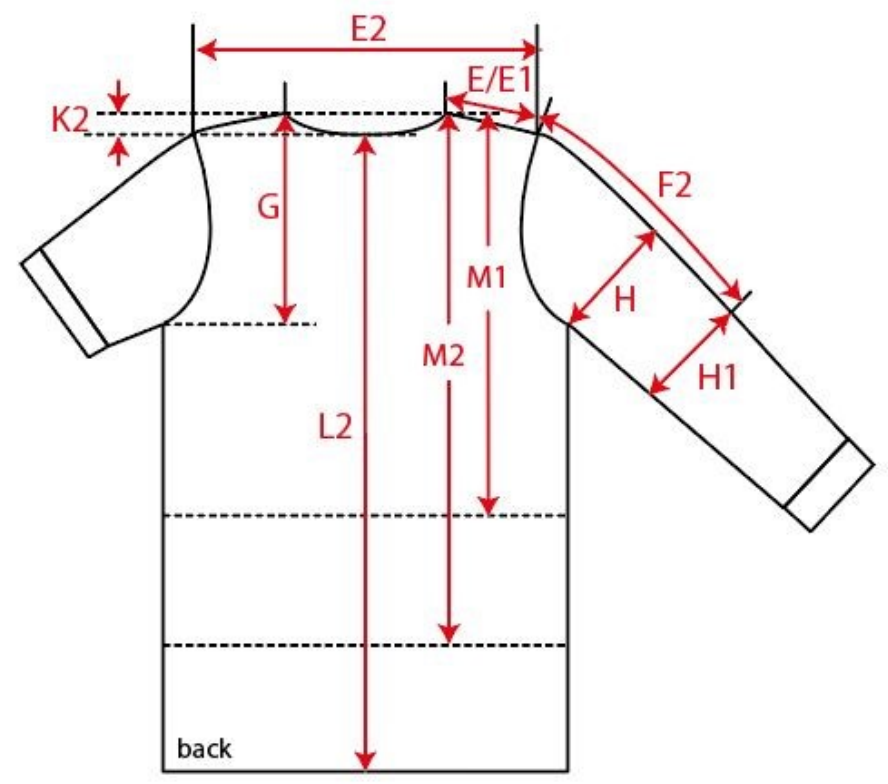

Measurement Sketch

ORDER	SEASON	CLIENT	BRAND
	SS26DB	n/a	Build your Brand
STYLE CODE	STYLE NAME	GENDER	SUPPLIER
BY308	Cotton Loose Tee	Male	73286

Style Measurement View for Client

ORDER	SEASON	CLIENT	BRAND
	SS26DB	n/a	Build your Brand
STYLE CODE	STYLE NAME	GENDER	SUPPLIER
BY308	Cotton Loose Tee	Male	73286

Basic Measurement Chart

Base Size

-	Measurements (values)	XXS	XS	S	M	L	XL	XXL	3XL	4XL	5XL	Tol. +/-	Comment
M	front length from HSP	68,0	70,0	72,0	74,0	76,0	78,0	80,0	81,0	82,0	83,0		
A	1/2 chest width	51,0	54,0	57,0	60,0	63,0	66,0	69,0	73,5	78,0	82,5		
D	1/2 hem width	49,0	52,0	55,0	58,0	61,0	64,0	67,0	71,5	76,0	80,5		