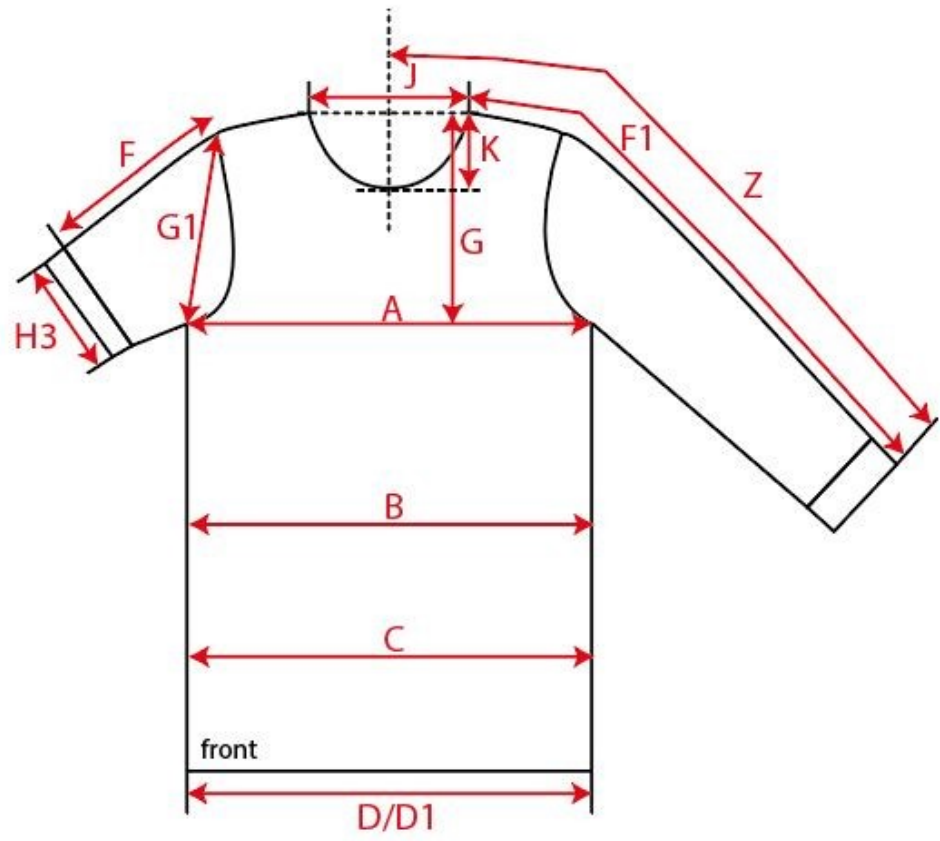

Measurement Sketch

ORDER	SEASON	CLIENT	BRAND
	SS26DB	n/a	Build your Brand
STYLE CODE	STYLE NAME	GENDER	SUPPLIER
BY308	Cotton Loose Tee	Male	73286

Style Measurement View for Client

ORDER	SEASON	CLIENT	BRAND
	SS26DB	n/a	Build your Brand
STYLE CODE	STYLE NAME	GENDER	SUPPLIER
BY308	Cotton Loose Tee	Male	73286

Basic Measurement Chart

Base Size

-	Measurements (values)	XXS	XS	S	M	L	XL	XXL	3XL	4XL	5XL	Tol. +/-	Comment
M	front length from HSP	68,0	70,0	72,0	74,0	76,0	78,0	80,0	81,0	82,0	83,0		
A	1/2 chest width	51,0	54,0	57,0	60,0	63,0	66,0	69,0	73,5	78,0	82,5		
D	1/2 hem width	49,0	52,0	55,0	58,0	61,0	64,0	67,0	71,5	76,0	80,5		