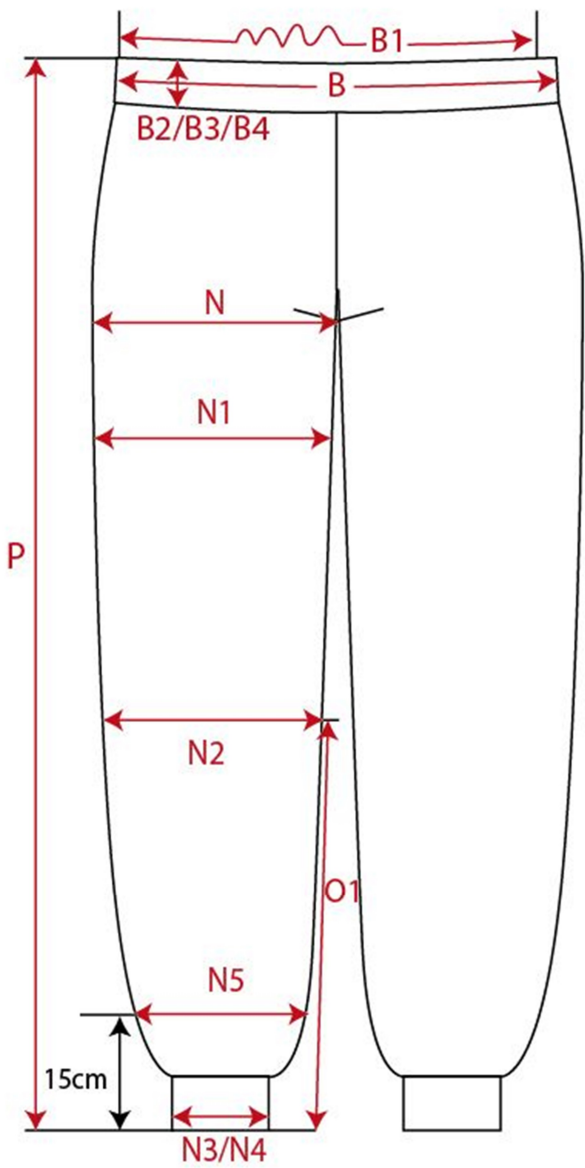

Measurement Sketch

ORDER	SEASON	CLIENT	BRAND
	SS26	n/a	<i>Build your Brand</i>
STYLE CODE	STYLE NAME	GENDER	SUPPLIER
BY286	Fluffy Sweatpants	Male	72503

Style Measurement View for Client

ORDER	SEASON	CLIENT	BRAND
	SS26	n/a	Build your Brand
STYLE CODE	STYLE NAME	GENDER	SUPPLIER
BY286	Fluffy Sweatpants	Male	72503

Basic Measurement Chart Base Size

-	Measurements (values)	XS	S	M	L	XL	XXL	3XL	4XL	5XL	Tol. +/-	Comment
B	1/2 waist width /waistband width	30,0	32,5	35,0	37,5	40,0	43,0	46,0	49,0	52,0	2,0	
C	1/2 hip width	53,0	55,5	58,0	60,5	63,0	66,0	69,0	72,0	75,0	2,0	
O	inseam length	75,0	75,0	75,0	76,5	78,0	78,0	78,0	78,0	78,0	2,0	