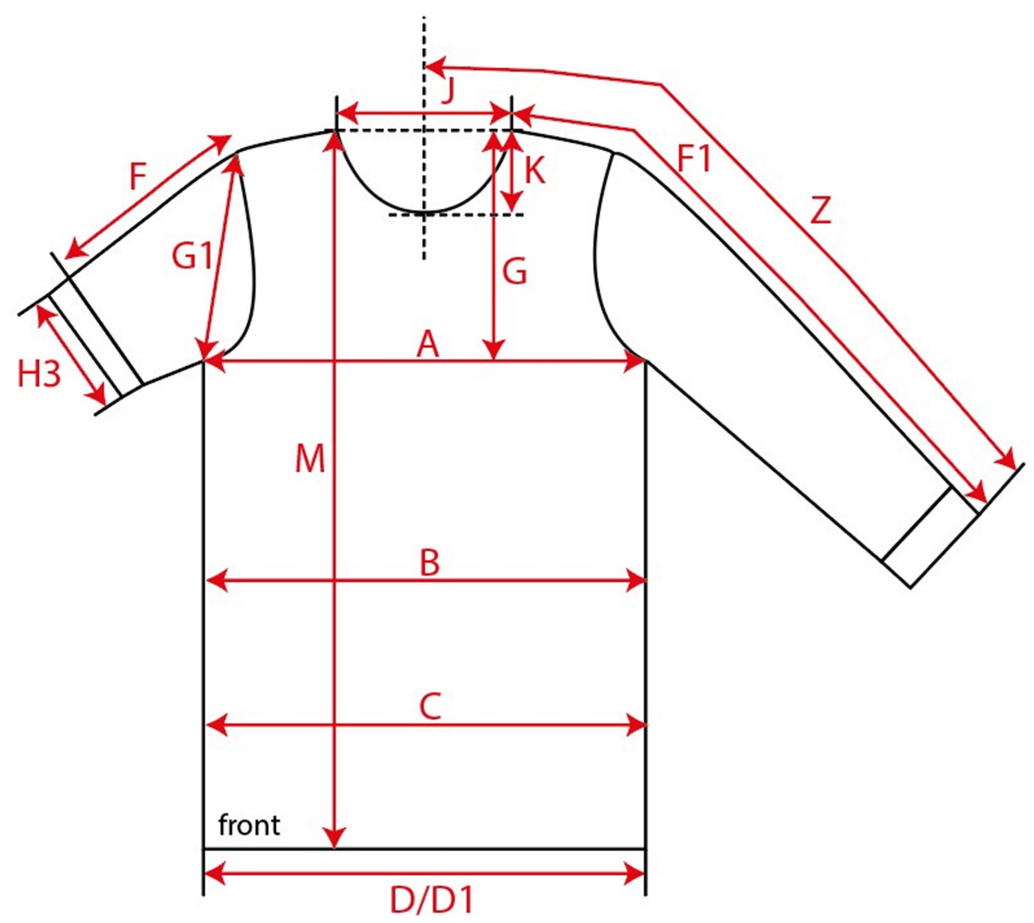

Measurement Sketch

ORDER	SEASON	CLIENT	BRAND
	SS26	n/a	Build your Brand
STYLE CODE	STYLE NAME	GENDER	SUPPLIER
BY285	Fluffy Zip Hoody	Male	72503

Style Measurement View for Client

ORDER	SEASON	CLIENT	BRAND
	SS26	n/a	Build your Brand
STYLE CODE	STYLE NAME	GENDER	SUPPLIER
BY285	Fluffy Zip Hoody	Male	72503

Basic Measurement Chart

Base Size

-	Measurements (values)	XS	S	M	L	XL	XXL	3XL	4XL	5XL	Tol. +/-	Comment
M	front length from HSP	71,0	72,0	73,0	75,0	77,0	79,0	80,0	81,0	82,0	2,0	
A	1/2 chest width	55,0	58,0	61,0	64,0	67,0	70,0	74,5	79,0	83,5	2,0	
D	1/2 hem width	45,0	48,0	51,0	54,0	57,0	60,0	64,5	69,0	73,5	2,0	
F	sleeve length from shoulder (set in)	63,2	63,6	64,0	64,4	64,8	65,2	65,6	66,0	66,4	2,0	