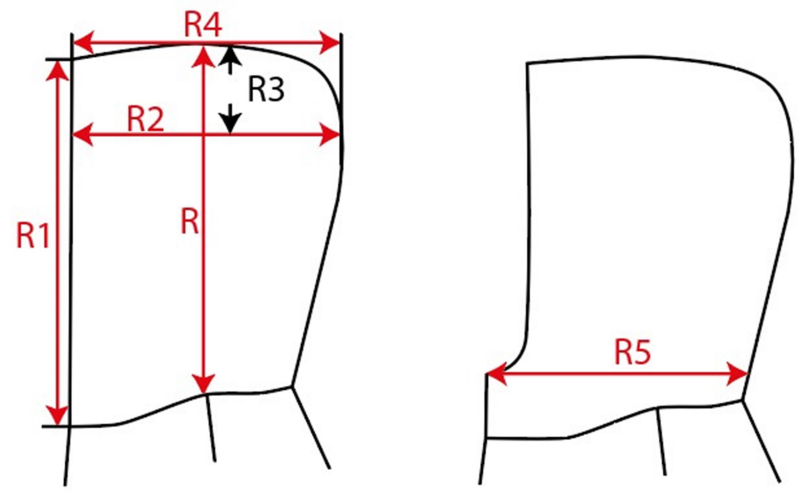

Measurement Sketch

ORDER	SEASON	CLIENT	BRAND
	SS26	n/a	Build your Brand
STYLE CODE	STYLE NAME	GENDER	SUPPLIER
BY285	Fluffy Zip Hoody	Male	72503

Style Measurement View for Client

ORDER	SEASON	CLIENT	BRAND
	SS26	n/a	Build your Brand
STYLE CODE	STYLE NAME	GENDER	SUPPLIER
BY285	Fluffy Zip Hoody	Male	72503

Basic Measurement Chart

Base Size

-	Measurements (values)	XS	S	M	L	XL	XXL	3XL	4XL	5XL	Tol. +/-	Comment
M	front length from HSP	71,0	72,0	73,0	75,0	77,0	79,0	80,0	81,0	82,0	2,0	
A	1/2 chest width	55,0	58,0	61,0	64,0	67,0	70,0	74,5	79,0	83,5	2,0	
D	1/2 hem width	45,0	48,0	51,0	54,0	57,0	60,0	64,5	69,0	73,5	2,0	
F	sleeve length from shoulder (set in)	63,2	63,6	64,0	64,4	64,8	65,2	65,6	66,0	66,4	2,0	