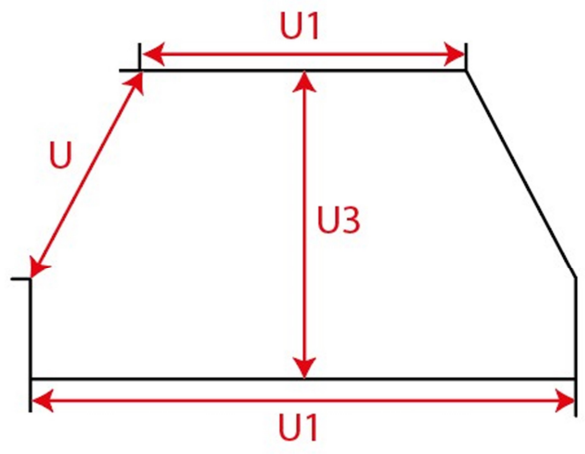

Measurement Sketch

ORDER	SEASON	CLIENT	BRAND
	SS26	n/a	Build your Brand
STYLE CODE	STYLE NAME	GENDER	SUPPLIER
BY285	Fluffy Zip Hoody	Male	72503

Style Measurement View for Client

ORDER	SEASON	CLIENT	BRAND
	SS26	n/a	Build your Brand
STYLE CODE	STYLE NAME	GENDER	SUPPLIER
BY285	Fluffy Zip Hoody	Male	72503

Basic Measurement Chart

Base Size

-	Measurements (values)	XS	S	M	L	XL	XXL	3XL	4XL	5XL	Tol. +/-	Comment
M	front length from HSP	71,0	72,0	73,0	75,0	77,0	79,0	80,0	81,0	82,0	2,0	
A	1/2 chest width	55,0	58,0	61,0	64,0	67,0	70,0	74,5	79,0	83,5	2,0	
D	1/2 hem width	45,0	48,0	51,0	54,0	57,0	60,0	64,5	69,0	73,5	2,0	
F	sleeve length from shoulder (set in)	63,2	63,6	64,0	64,4	64,8	65,2	65,6	66,0	66,4	2,0	