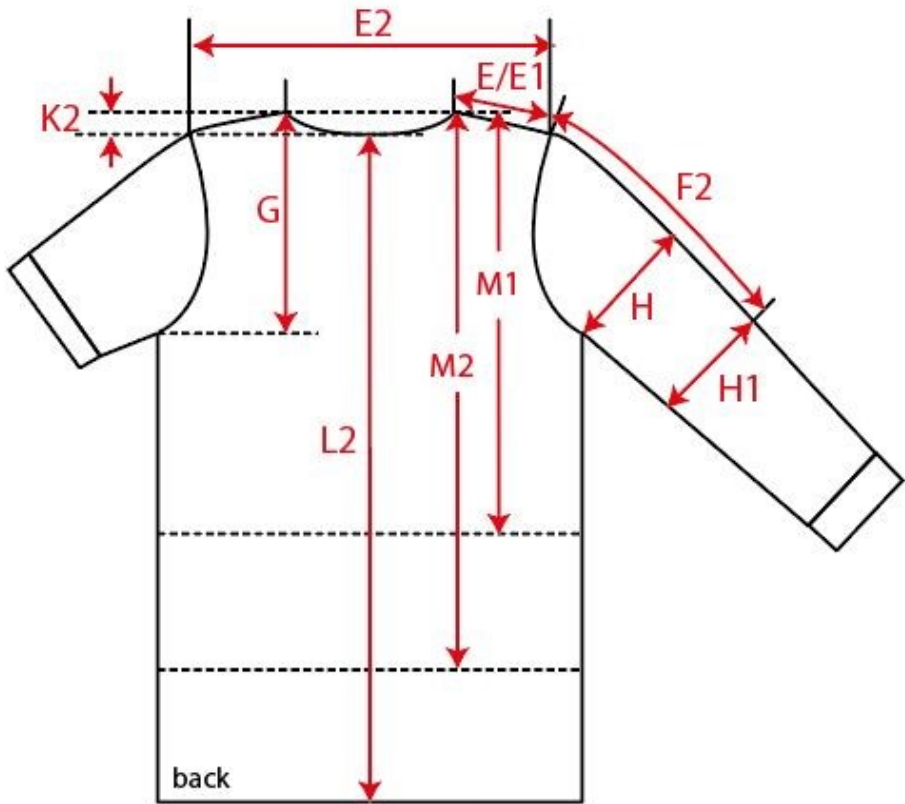

Measurement Sketch

ORDER	SEASON	CLIENT	BRAND
	SS24	n/a	Build your Brand
STYLE CODE	STYLE NAME	GENDER	SUPPLIER
BY268	Ultra Heavy Oversized Hoody	Male	72503

Style Measurement View for Client

ORDER	SEASON	CLIENT	BRAND
	SS24	n/a	Build your Brand
STYLE CODE	STYLE NAME	GENDER	SUPPLIER
BY268	Ultra Heavy Oversized Hoody	Male	72503

Basic Measurement Chart 22 XS-5XL Men blanco MC Zip Hoody Men XS-5XL Base Size **M**

-	Measurements (values)	XS	S	M	L	XL	XXL	3XL	4XL	5XL	Tol. +/-	Comment
M	front length from HSP	68,5	70,5	72,5	74,5	76,5	78,5	79,5	80,5	81,5	1,0	
A	1/2 chest width	62,0	65,0	68,0	71,0	74,0	77,0	81,5	86,0	90,5	1,0	
D	1/2 hem width	41,0	44,0	47,0	50,0	53,0	56,0	60,5	65,0	69,5	1,0	
F	sleeve length from shoulder (set in)	61,7	62,1	62,5	62,9	63,3	63,7	64,1	64,5	64,9	5,0	