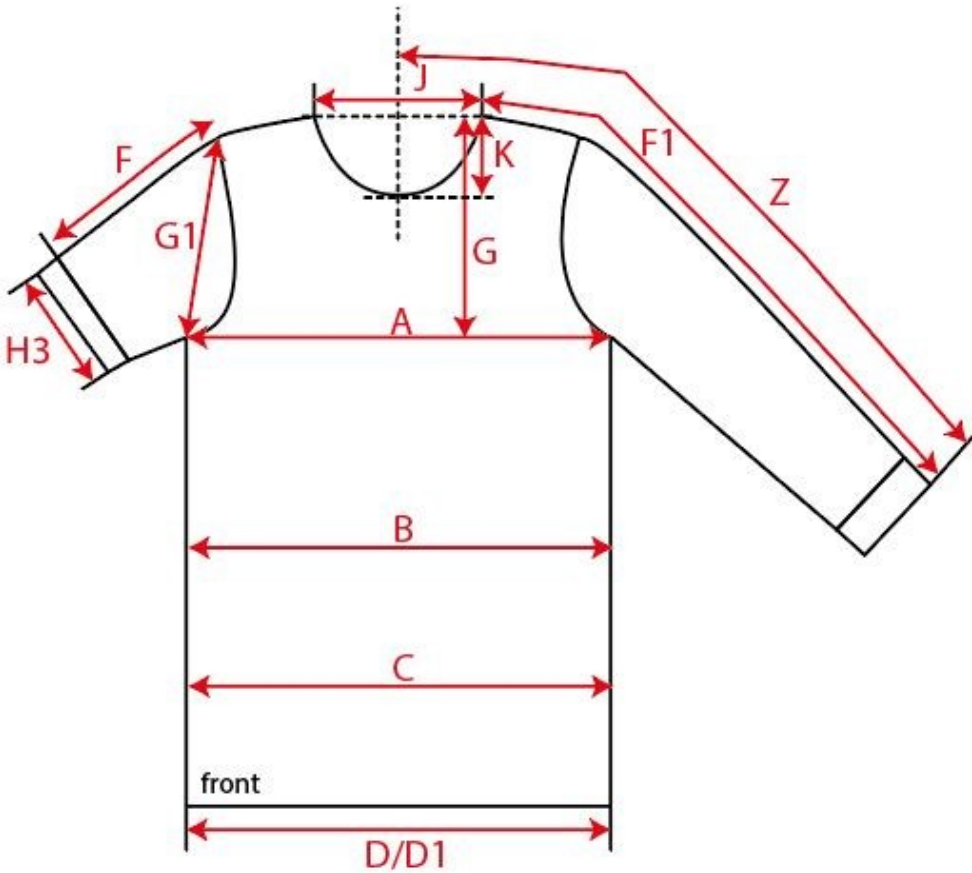

Measurement Sketch

ORDER	SEASON	CLIENT	BRAND
	SS24	n/a	Build your Brand
STYLE CODE	STYLE NAME	GENDER	SUPPLIER
BY268	Ultra Heavy Oversized Hoody	Male	72503

Style Measurement View for Client

ORDER	SEASON	CLIENT	BRAND
	SS24	n/a	Build your Brand
STYLE CODE	STYLE NAME	GENDER	SUPPLIER
BY268	Ultra Heavy Oversized Hoody	Male	72503

Basic Measurement Chart 22 XS-5XL Men blanco MC Zip Hoody Men XS-5XL Base Size **M**

-	Measurements (values)	XS	S	M	L	XL	XXL	3XL	4XL	5XL	Tol. +/-	Comment
M	front length from HSP	68,5	70,5	72,5	74,5	76,5	78,5	79,5	80,5	81,5	1,0	
A	1/2 chest width	62,0	65,0	68,0	71,0	74,0	77,0	81,5	86,0	90,5	1,0	
D	1/2 hem width	41,0	44,0	47,0	50,0	53,0	56,0	60,5	65,0	69,5	1,0	
F	sleeve length from shoulder (set in)	61,7	62,1	62,5	62,9	63,3	63,7	64,1	64,5	64,9	5,0	