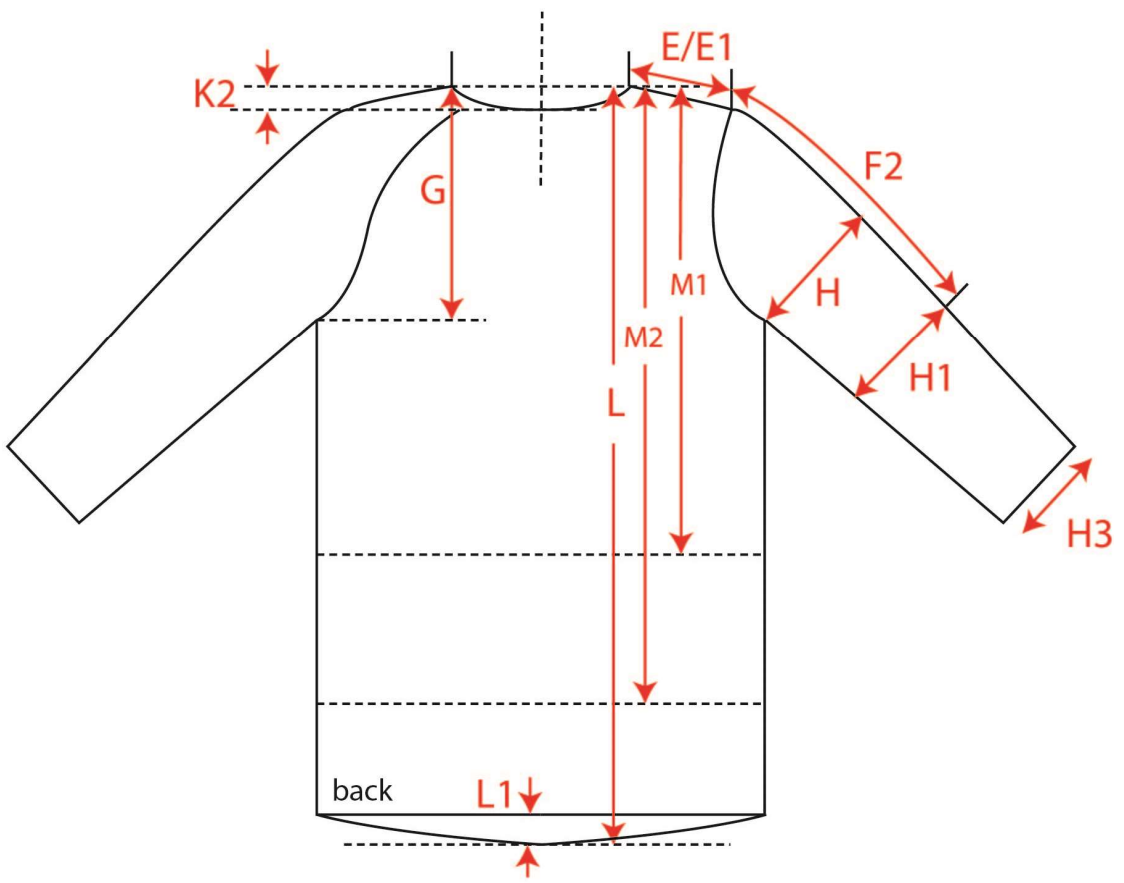

Measurement Sketch

ORDER	SEASON	CLIENT	BRAND
	SS26	n/a	Build your Brand
STYLE CODE	STYLE NAME	GENDER	SUPPLIER
BY264	Ladies Short Oversized Tee	Female	71322

Style Measurement View for Client

ORDER	SEASON	CLIENT	BRAND
	SS26	n/a	Build your Brand
STYLE CODE	STYLE NAME	GENDER	SUPPLIER
BY264	Ladies Short Oversized Tee	Female	71322

Basic Measurement Chart Base Size

-	Measurements (values)	XS	S	M	L	XL	XXL	3XL	4XL	5XL	Tol. +/-	Comment
M	front length from HSP	44,0	46,0	48,0	50,0	52,0	55,0	56,0	57,0	58,0		
A	1/2 chest width	50,5	53,0	55,5	58,0	60,5	64,5	68,5	72,5	76,5		
F	sleeve length from shoulder (set in)	20,0	21,0	22,0	23,0	24,0	24,5	25,0	25,5	26,0		