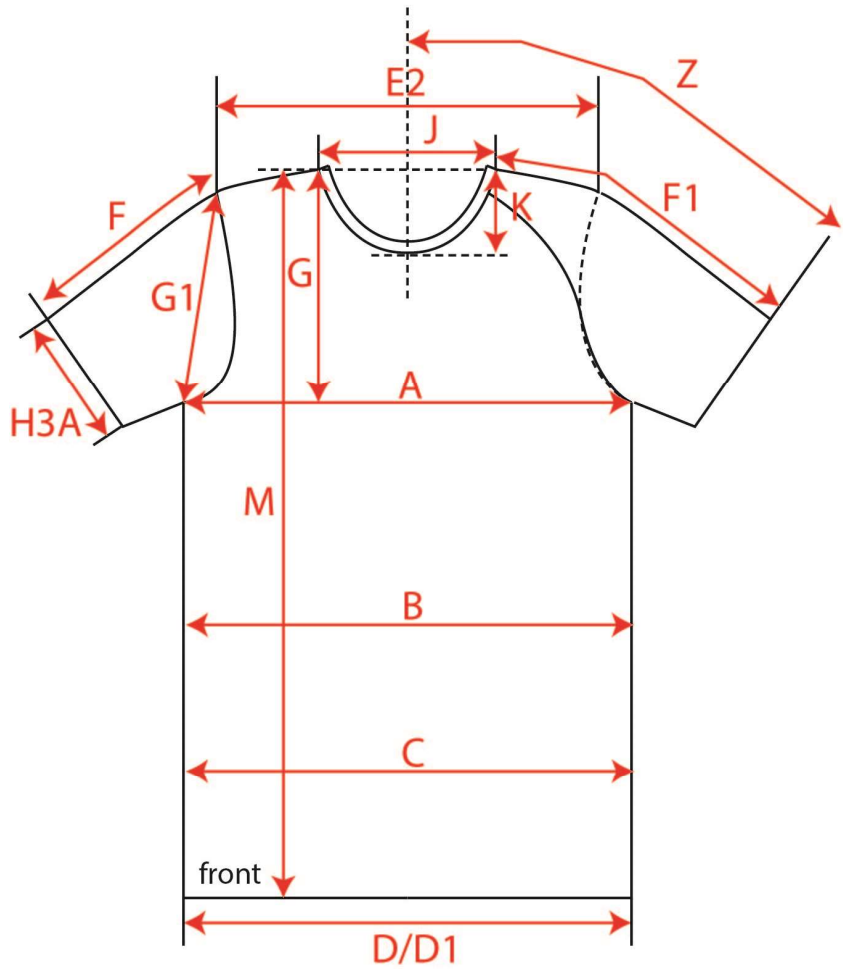

Measurement Sketch

ORDER	SEASON	CLIENT	BRAND
	SS26	n/a	Build your Brand
STYLE CODE	STYLE NAME	GENDER	SUPPLIER
BY264	Ladies Short Oversized Tee	Female	71322

Style Measurement View for Client

ORDER	SEASON	CLIENT	BRAND
	SS26	n/a	Build your Brand
STYLE CODE	STYLE NAME	GENDER	SUPPLIER
BY264	Ladies Short Oversized Tee	Female	71322

Basic Measurement Chart Base Size

-	Measurements (values)	XS	S	M	L	XL	XXL	3XL	4XL	5XL	Tol. +/-	Comment
M	front length from HSP	44,0	46,0	48,0	50,0	52,0	55,0	56,0	57,0	58,0		
A	1/2 chest width	50,5	53,0	55,5	58,0	60,5	64,5	68,5	72,5	76,5		
F	sleeve length from shoulder (set in)	20,0	21,0	22,0	23,0	24,0	24,5	25,0	25,5	26,0		