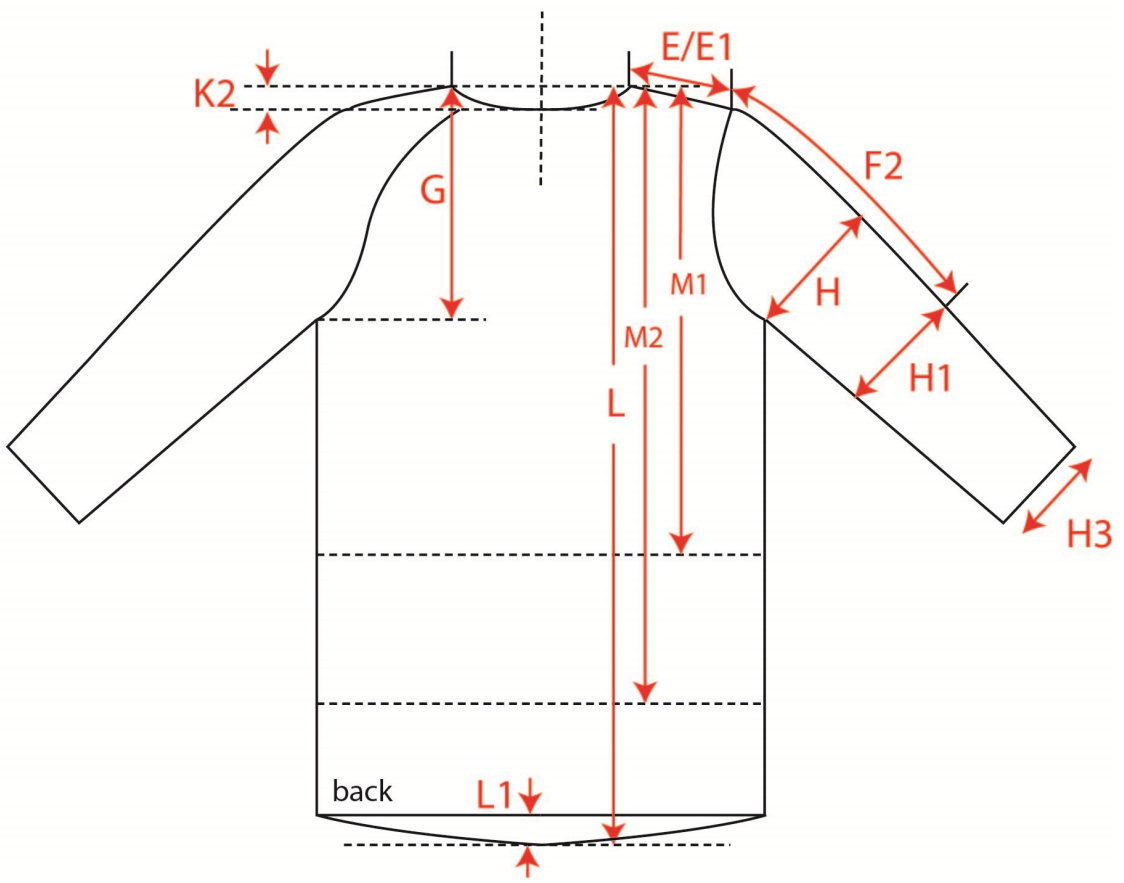

# Measurement Sketch

ORDER	SEASON	CLIENT	BRAND
	XXXX	n/a	Build your Brand
STYLE CODE	STYLE NAME	GENDER	SUPPLIER
BY242	Heavy Tonal College Jacket	Male	73293

# Style Measurement View for Client

ORDER	SEASON	CLIENT	BRAND
	XXXX	n/a	Build your Brand
STYLE CODE	STYLE NAME	GENDER	SUPPLIER
BY242	Heavy Tonal College Jacket	Male	73293

<b>Basic Measurement Chart</b>	06	XS-6XL Men	blanco MC Tops Men XS-6XL	Base Size	M
--------------------------------	----	------------	---------------------------	-----------	---

-	Measurements (values)	XS	S	M	L	XL	XXL	3XL	4XL	5XL	Tol. +/-	Comment
M	front length from HSP	68,0	70,0	72,0	74,0	76,0	79,0	81,0	84,0	86,0		
A	1/2 chest width	54,0	57,0	60,0	63,0	66,0	69,0	73,5	78,0	82,5		
D	1/2 hem width	42,0	45,0	48,0	50,5	53,0	55,5	58,0	61,0	64,0		
E2	shoulder to shoulder	45,7	47,1	48,5	49,9	51,3	52,7	54,8	56,9	59,0		
F	sleeve length from shoulder (set in)	68,2	68,6	69,0	69,4	69,8	70,2	70,6	71,0	71,4		