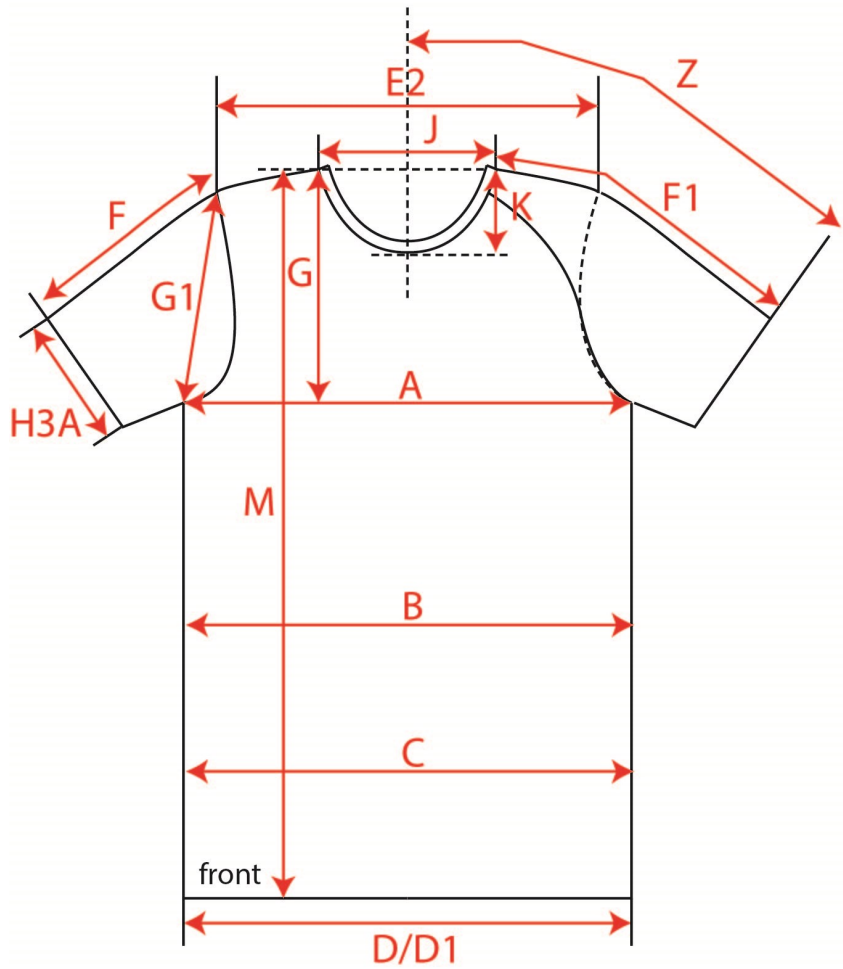

# Measurement Sketch

ORDER	SEASON	CLIENT	BRAND
	XXXX	n/a	Build your Brand
STYLE CODE	STYLE NAME	GENDER	SUPPLIER
BY242	Heavy Tonal College Jacket	Male	73293

# Style Measurement View for Client

ORDER	SEASON	CLIENT	BRAND
	XXXX	n/a	Build your Brand
STYLE CODE	STYLE NAME	GENDER	SUPPLIER
BY242	Heavy Tonal College Jacket	Male	73293

<b>Basic Measurement Chart</b>	06	XS-6XL Men	blanco MC Tops Men XS-6XL	Base Size	M
--------------------------------	----	------------	---------------------------	-----------	---

-	Measurements (values)	XS	S	M	L	XL	XXL	3XL	4XL	5XL	Tol. +/-	Comment
M	front length from HSP	68,0	70,0	72,0	74,0	76,0	79,0	81,0	84,0	86,0		
A	1/2 chest width	54,0	57,0	60,0	63,0	66,0	69,0	73,5	78,0	82,5		
D	1/2 hem width	42,0	45,0	48,0	50,5	53,0	55,5	58,0	61,0	64,0		
E2	shoulder to shoulder	45,7	47,1	48,5	49,9	51,3	52,7	54,8	56,9	59,0		
F	sleeve length from shoulder (set in)	68,2	68,6	69,0	69,4	69,8	70,2	70,6	71,0	71,4		