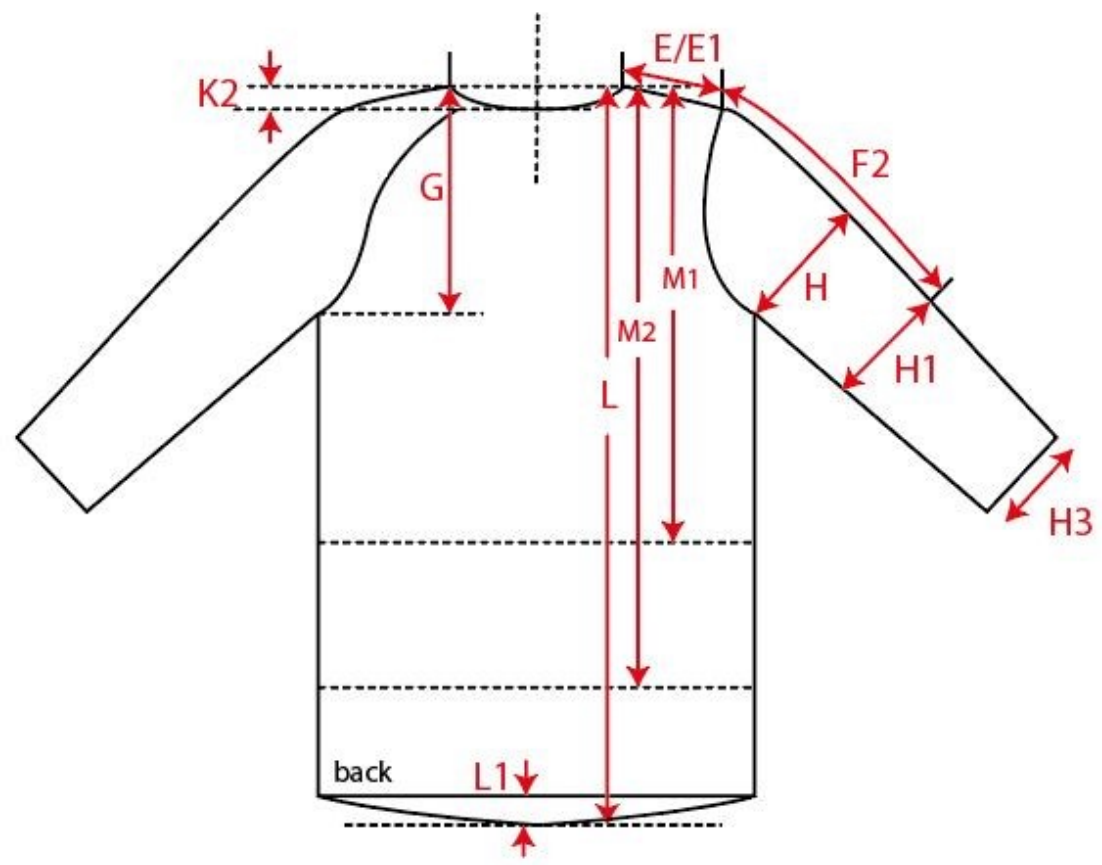

Measurement Sketch

ORDER	SEASON	CLIENT	BRAND
	SS26	n/a	Build your Brand
STYLE CODE	STYLE NAME	GENDER	SUPPLIER
BY162	Ultra Heavy Hoody	Male	72503

Style Measurement View for Client

ORDER	SEASON	CLIENT	BRAND
	SS26	n/a	Build your Brand
STYLE CODE	STYLE NAME	GENDER	SUPPLIER
BY162	Ultra Heavy Hoody	Male	72503

Basic Measurement Chart Base Size

-	Measurements (values)	XS	S	M	L	XL	XXL	3XL	4XL	5XL	Tol. +/-	Comment
M	front length from HSP	69,5	70,5	71,5	73,5	75,5	77,5	78,5	79,5	80,5	2,0	
A	1/2 chest width	62,0	65,0	68,0	71,0	74,0	77,0	81,5	86,0	90,5	2,0	
D	1/2 hem width	41,0	44,0	47,0	50,0	53,0	56,0	60,5	65,0	69,5	2,0	
F	sleeve length from shoulder (set in)	70,7	71,1	71,5	71,9	72,3	72,7	73,1	73,5	73,9	2,0	