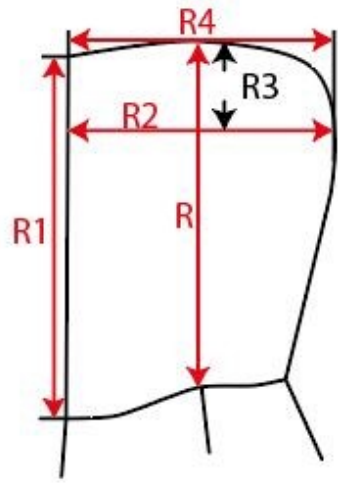

Measurement Sketch

ORDER	SEASON	CLIENT	BRAND
	SS26	n/a	Build your Brand
STYLE CODE	STYLE NAME	GENDER	SUPPLIER
BY162	Ultra Heavy Hoody	Male	72503

Style Measurement View for Client

ORDER	SEASON	CLIENT	BRAND
	SS26	n/a	Build your Brand
STYLE CODE	STYLE NAME	GENDER	SUPPLIER
BY162	Ultra Heavy Hoody	Male	72503

Basic Measurement Chart Base Size

-	Measurements (values)	XS	S	M	L	XL	XXL	3XL	4XL	5XL	Tol. +/-	Comment
M	front length from HSP	69,5	70,5	71,5	73,5	75,5	77,5	78,5	79,5	80,5	2,0	
A	1/2 chest width	62,0	65,0	68,0	71,0	74,0	77,0	81,5	86,0	90,5	2,0	
D	1/2 hem width	41,0	44,0	47,0	50,0	53,0	56,0	60,5	65,0	69,5	2,0	
F	sleeve length from shoulder (set in)	70,7	71,1	71,5	71,9	72,3	72,7	73,1	73,5	73,9	2,0	