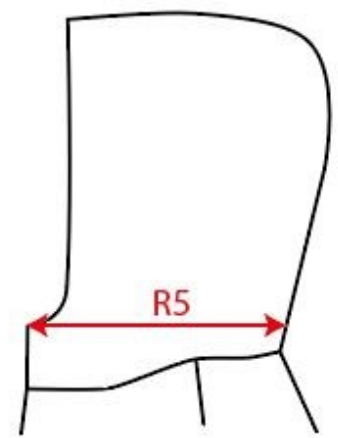

Measurement Sketch

ORDER	SEASON	CLIENT	BRAND
	SS26	n/a	Build your Brand
STYLE CODE	STYLE NAME	GENDER	SUPPLIER
BY162	Ultra Heavy Hoody	Male	72503

Style Measurement View for Client

ORDER	SEASON	CLIENT	BRAND
	SS26	n/a	Build your Brand
STYLE CODE	STYLE NAME	GENDER	SUPPLIER
BY162	Ultra Heavy Hoody	Male	72503

Basic Measurement Chart Base Size

-	Measurements (values)	XS	S	M	L	XL	XXL	3XL	4XL	5XL	Tol. +/-	Comment
M	front length from HSP	69,5	70,5	71,5	73,5	75,5	77,5	78,5	79,5	80,5	2,0	
A	1/2 chest width	62,0	65,0	68,0	71,0	74,0	77,0	81,5	86,0	90,5	2,0	
D	1/2 hem width	41,0	44,0	47,0	50,0	53,0	56,0	60,5	65,0	69,5	2,0	
F	sleeve length from shoulder (set in)	70,7	71,1	71,5	71,9	72,3	72,7	73,1	73,5	73,9	2,0	