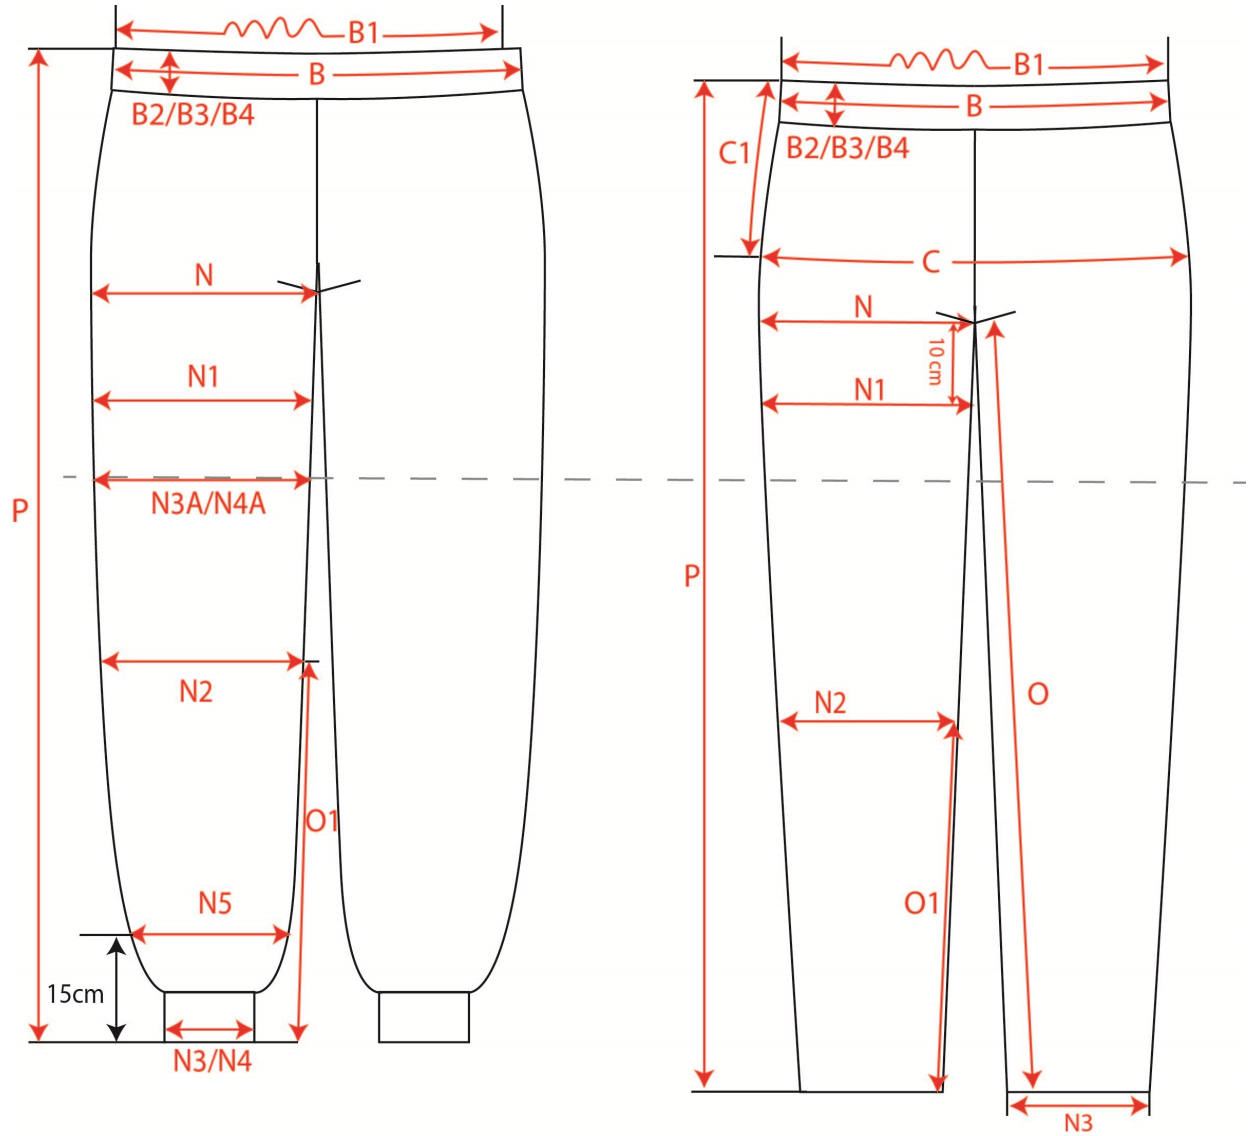

Measurement Sketch

ORDER	SEASON	CLIENT	BRAND
	SS21	n/a	Build your Brand
STYLE CODE	STYLE NAME	GENDER	SUPPLIER
BY153	Recycled Swim Shorts	Male	72503

Style Measurement View for Client

ORDER	SEASON	CLIENT	BRAND
	SS21	n/a	Build your Brand
STYLE CODE	STYLE NAME	GENDER	SUPPLIER
BY153	Recycled Swim Shorts	Male	72503

Basic Measurement Chart

Base Size

-	Measurements (values)	XS	S	M	L	XL	XXL	3XL	4XL	5XL	6XL	Tol. +/-	Comment
B	1/2 waist width /waistband width	36,0	38,5	41,0	43,5	46,0	49,0	52,0	55,0	58,0			
P	CONTROL side length	37,0	39,0	41,0	43,0	45,0	45,5	46,0	46,5	47,0			