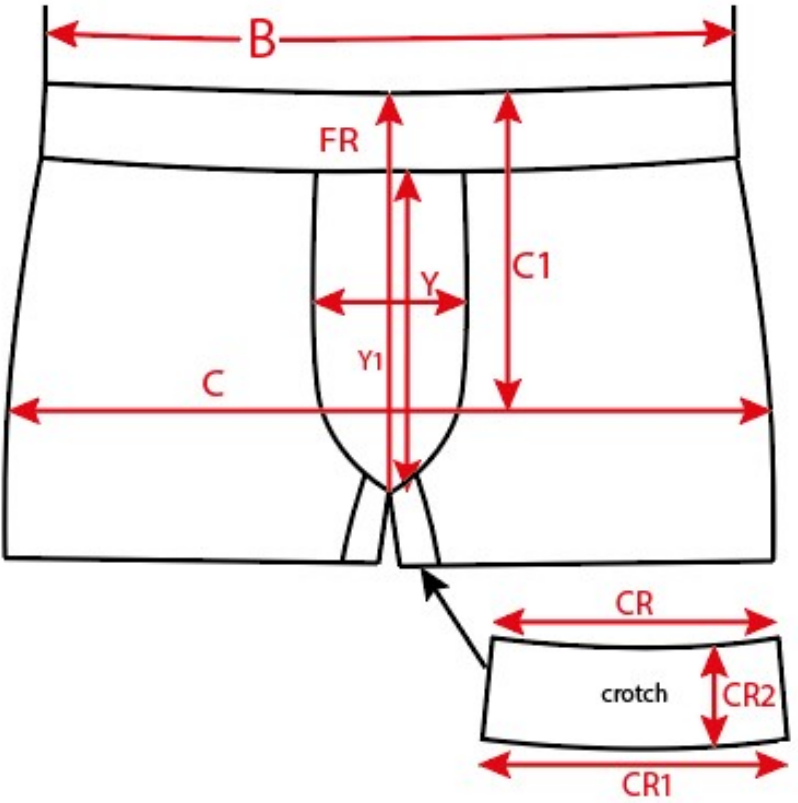

# Measurement Sketch

ORDER	SEASON	CLIENT	BRAND
	SS20	n/a	Build your Brand
STYLE CODE	STYLE NAME	GENDER	SUPPLIER
BY132	Men Boxer Shorts	Male	73286

# Style Measurement View for Client

ORDER	SEASON	CLIENT	BRAND
	<b>SS20</b>	<b>n/a</b>	<b>Build your Brand</b>
STYLE CODE	STYLE NAME	GENDER	SUPPLIER
<b>BY132</b>	<b>Men Boxer Shorts</b>	<b>Male</b>	<b>73286</b>

**Basic Measurement Chart**

**Base Size**

**M**

-	Measurements (values)	S	M	L	XL	XXL	3XL	4XL	5XL	Tol. +/-	Comment
B	1/2 waist width /waistband width	31,5	34,0	36,5	39,0	42,0	45,0	48,0	51,0	2,0	
P	CONTROL side length	23,0	26,0	26,0	27,5	29,0	30,0	31,0	32,0	2,0	
C	1/2 hip width	41,5	44,0	46,5	49,0	52,0	55,0	58,0	61,0	2,0	
N1	INAKTIV 1/2 leg width	21,0	22,5	24,0	25,5	27,0	28,5	30,0	31,5	2,0	