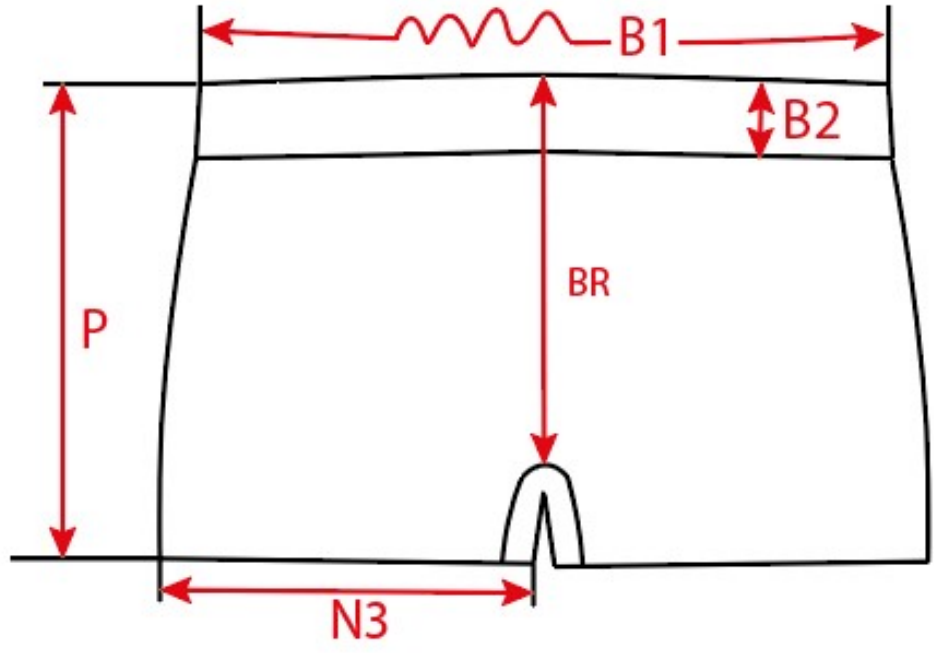

# Measurement Sketch

ORDER	SEASON	CLIENT	BRAND
	SS20	n/a	Build your Brand
STYLE CODE	STYLE NAME	GENDER	SUPPLIER
BY132	Men Boxer Shorts	Male	73286

# Style Measurement View for Client

ORDER	SEASON	CLIENT	BRAND
	<b>SS20</b>	<b>n/a</b>	<b>Build your Brand</b>
STYLE CODE	STYLE NAME	GENDER	SUPPLIER
<b>BY132</b>	<b>Men Boxer Shorts</b>	<b>Male</b>	<b>73286</b>

**Basic Measurement Chart**

**Base Size**

**M**

-	Measurements (values)	S	M	L	XL	XXL	3XL	4XL	5XL	Tol. +/-	Comment
B	1/2 waist width /waistband width	31,5	34,0	36,5	39,0	42,0	45,0	48,0	51,0	2,0	
P	CONTROL side length	23,0	26,0	26,0	27,5	29,0	30,0	31,0	32,0	2,0	
C	1/2 hip width	41,5	44,0	46,5	49,0	52,0	55,0	58,0	61,0	2,0	
N1	INAKTIV 1/2 leg width	21,0	22,5	24,0	25,5	27,0	28,5	30,0	31,5	2,0	