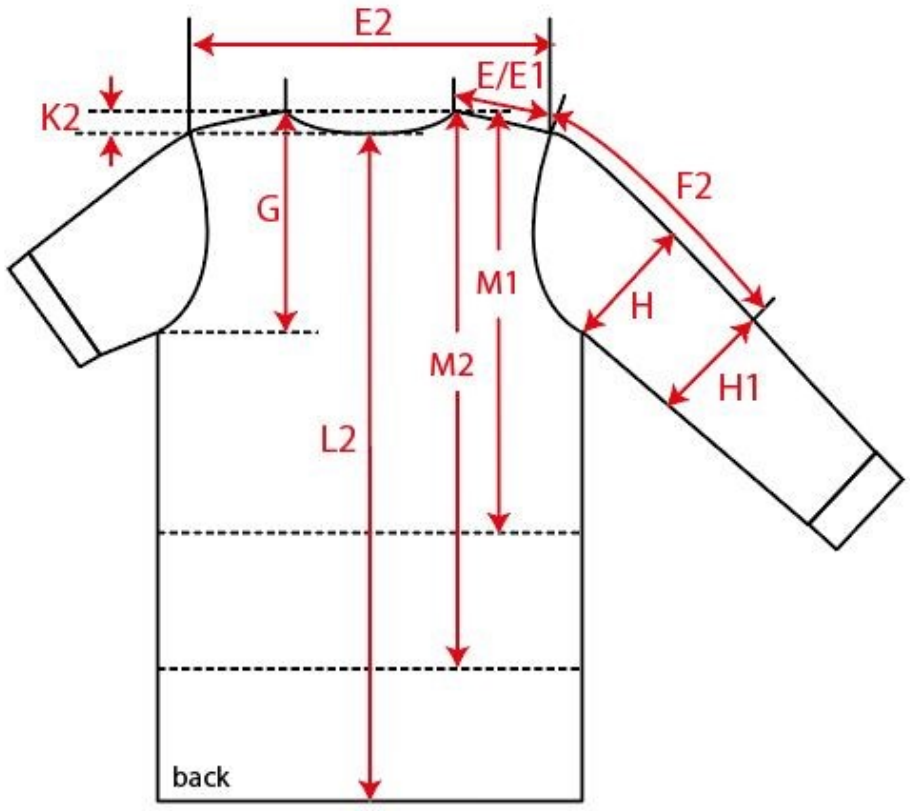

# Measurement Sketch

|            |                    |        |                  |
|------------|--------------------|--------|------------------|
| ORDER      | SEASON             | CLIENT | BRAND            |
|            | SS26               | n/a    | Build your Brand |
| STYLE CODE | STYLE NAME         | GENDER | SUPPLIER         |
| BY102      | Heavy Oversize Tee | Male   | 73286            |

# Style Measurement View for Client

| ORDER      | SEASON             | CLIENT | BRAND            |
|------------|--------------------|--------|------------------|
|            | SS26               | n/a    | Build your Brand |
| STYLE CODE | STYLE NAME         | GENDER | SUPPLIER         |
| BY102      | Heavy Oversize Tee | Male   | 73286            |

### Basic Measurement Chart

**Base Size**

| -   | Measurements (values)                  | XS   | S    | M    | L    | XL   | XXL  | 3XL  | 4XL  | 5XL  | Tol. +/- | Comment |
|-----|--|------|------|------|------|------|------|------|------|------|----------|---------|
| M   | front length from HSP                  | 74,0 | 76,0 | 78,0 | 80,0 | 82,0 | 84,0 | 85,0 | 86,0 | 87,0 | 2,0      |         |
| A   | 1/2 chest width                        | 54,0 | 57,0 | 60,0 | 63,0 | 66,0 | 69,0 | 73,5 | 78,0 | 82,5 | 2,0      |         |
| D   | 1/2 hem width                          | 52,0 | 55,0 | 58,0 | 61,0 | 64,0 | 67,0 | 71,5 | 76,0 | 80,5 | 2,0      |         |
| F25 | sleeve length from shoulder up to 25cm | 20,0 | 21,0 | 22,0 | 23,0 | 24,0 | 25,0 | 25,5 | 26,0 | 26,5 | 1,0      |         |