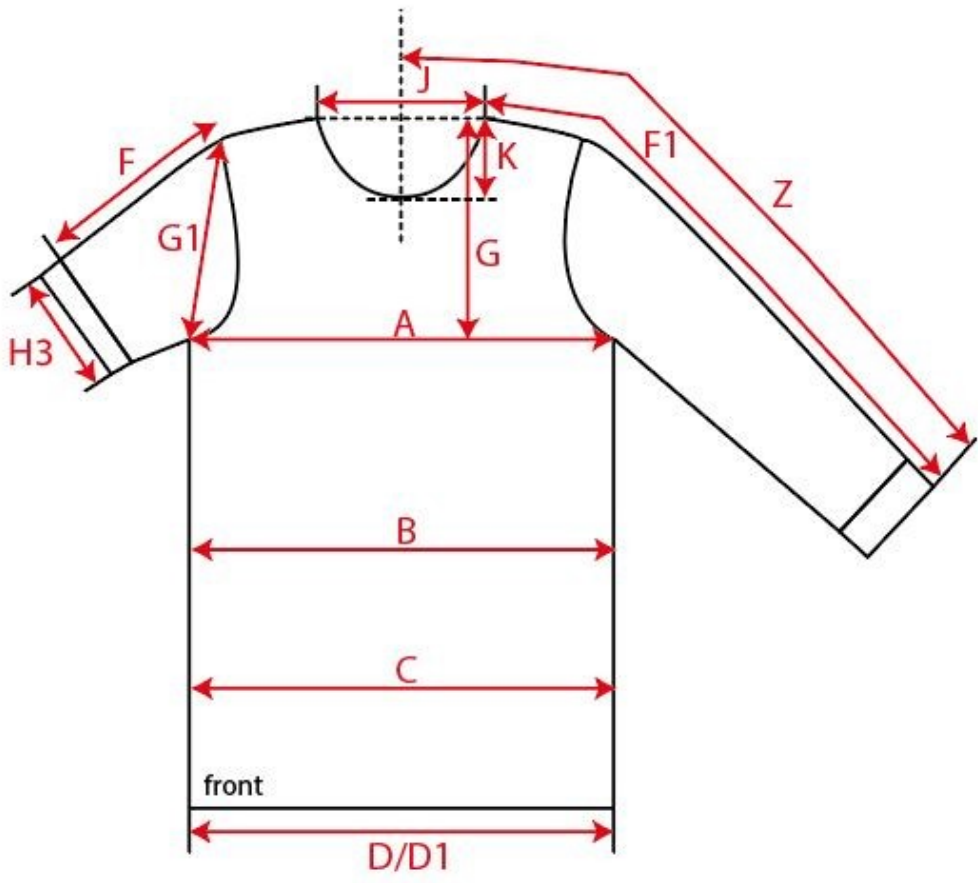

# Measurement Sketch

|            |                    |        |                  |
|------------|--------------------|--------|------------------|
| ORDER      | SEASON             | CLIENT | BRAND            |
|            | SS26               | n/a    | Build your Brand |
| STYLE CODE | STYLE NAME         | GENDER | SUPPLIER         |
| BY102      | Heavy Oversize Tee | Male   | 73286            |

# Style Measurement View for Client

| ORDER      | SEASON             | CLIENT | BRAND            |
|------------|--------------------|--------|------------------|
|            | SS26               | n/a    | Build your Brand |
| STYLE CODE | STYLE NAME         | GENDER | SUPPLIER         |
| BY102      | Heavy Oversize Tee | Male   | 73286            |

### Basic Measurement Chart

**Base Size**

| -   | Measurements (values)                  | XS   | S    | M    | L    | XL   | XXL  | 3XL  | 4XL  | 5XL  | Tol. +/- | Comment |
|-----|--|------|------|------|------|------|------|------|------|------|----------|---------|
| M   | front length from HSP                  | 74,0 | 76,0 | 78,0 | 80,0 | 82,0 | 84,0 | 85,0 | 86,0 | 87,0 | 2,0      |         |
| A   | 1/2 chest width                        | 54,0 | 57,0 | 60,0 | 63,0 | 66,0 | 69,0 | 73,5 | 78,0 | 82,5 | 2,0      |         |
| D   | 1/2 hem width                          | 52,0 | 55,0 | 58,0 | 61,0 | 64,0 | 67,0 | 71,5 | 76,0 | 80,5 | 2,0      |         |
| F25 | sleeve length from shoulder up to 25cm | 20,0 | 21,0 | 22,0 | 23,0 | 24,0 | 25,0 | 25,5 | 26,0 | 26,5 | 1,0      |         |