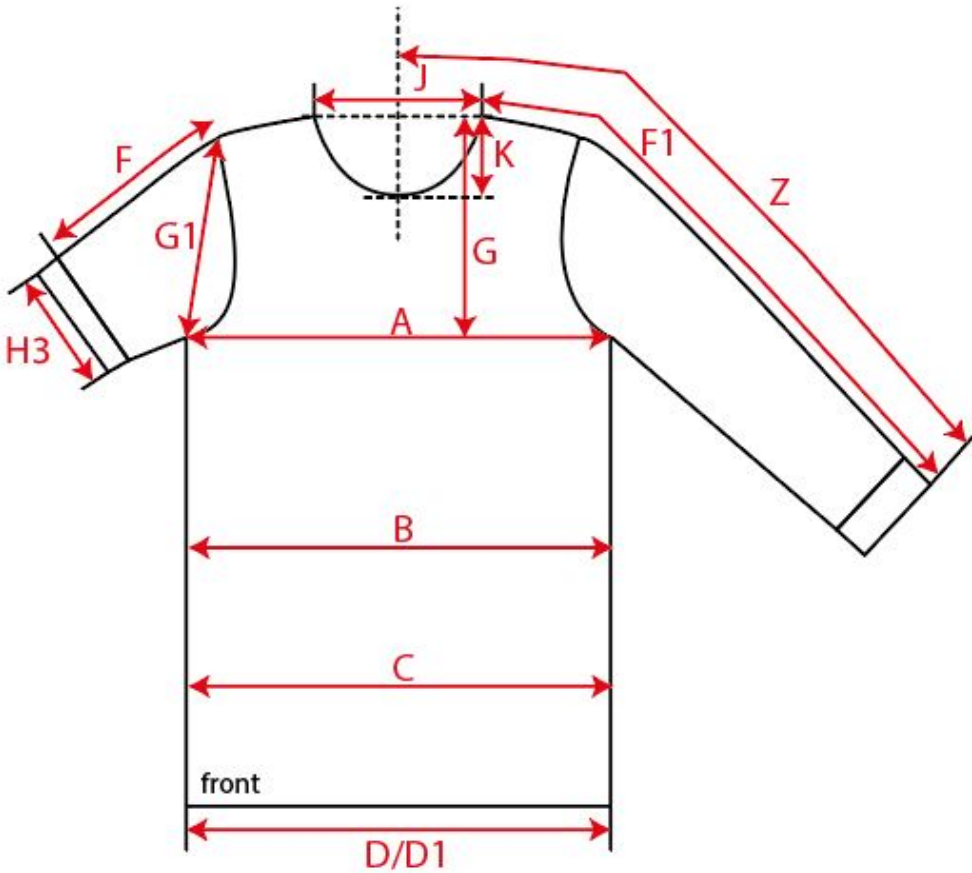

Measurement Sketch

ORDER	SEASON	CLIENT	BRAND
	SS25	n/a	<i>Build your Brand</i>
STYLE CODE	STYLE NAME	GENDER	SUPPLIER
BY042	Ladies Cropped Tee	Female	73286

Style Measurement View for Client

ORDER	SEASON	CLIENT	BRAND
	SS25	n/a	Build your Brand
STYLE CODE	STYLE NAME	GENDER	SUPPLIER
BY042	Ladies Cropped Tee	Female	73286

Basic Measurement Chart	46	XS-5XL	blanco MC Tee Shirt Ladies XS-5XL	Base Size	S
-------------------------	----	--------	-----------------------------------	-----------	---

-	Measurements (values)	XS	S	M	L	XL	XXL	3XL	4XL	5XL	Tol. +/-	Comment
M	front length from HSP	43,0	45,0	47,0	49,0	51,0	53,0	55,0	57,0	59,0	1,0	
A	1/2 chest width	41,5	44,0	46,5	49,0	51,5	54,0	56,5	59,0	61,5	1,0	
D	1/2 hem width	39,0	41,5	44,0	46,5	49,0	51,5	54,0	56,5	59,0	1,0	
F	sleeve length from shoulder (set in)	19,0	20,0	21,0	22,0	23,0	24,0	25,0	26,0	27,0	1,0	