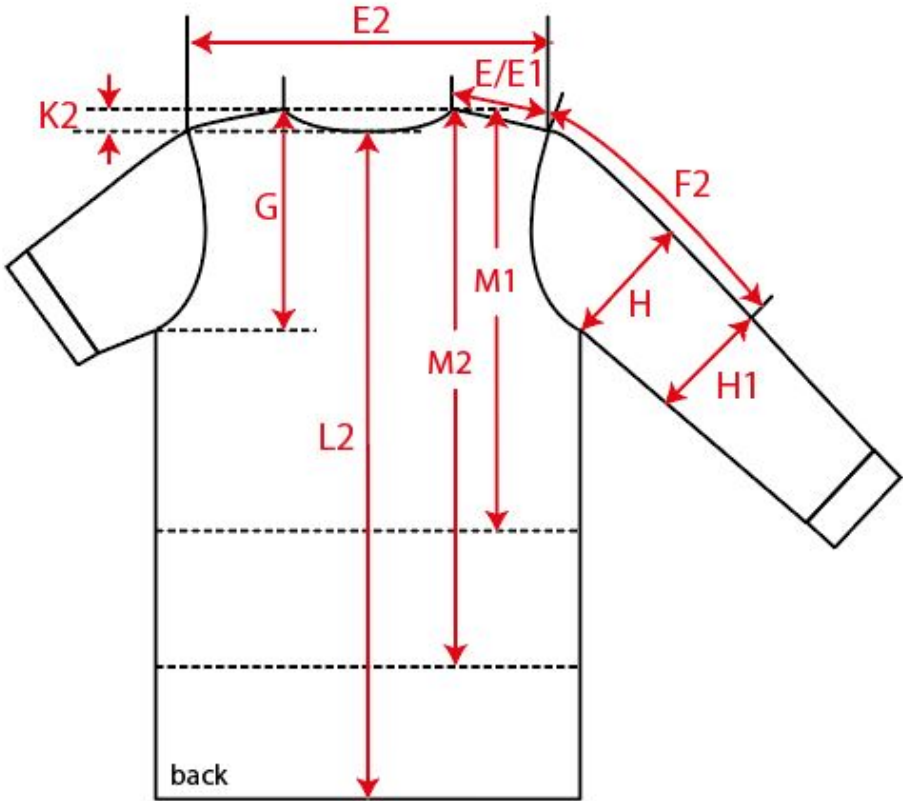

Measurement Sketch

ORDER	SEASON	CLIENT	BRAND
	SS25	n/a	<i>Build your Brand</i>
STYLE CODE	STYLE NAME	GENDER	SUPPLIER
BY042	Ladies Cropped Tee	Female	73286

Style Measurement View for Client

ORDER	SEASON	CLIENT	BRAND
	SS25	n/a	Build your Brand
STYLE CODE	STYLE NAME	GENDER	SUPPLIER
BY042	Ladies Cropped Tee	Female	73286

Basic Measurement Chart	46	XS-5XL	blanco MC Tee Shirt Ladies XS-5XL	Base Size	S
-------------------------	----	--------	-----------------------------------	-----------	---

-	Measurements (values)	XS	S	M	L	XL	XXL	3XL	4XL	5XL	Tol. +/-	Comment
M	front length from HSP	43,0	45,0	47,0	49,0	51,0	53,0	55,0	57,0	59,0	1,0	
A	1/2 chest width	41,5	44,0	46,5	49,0	51,5	54,0	56,5	59,0	61,5	1,0	
D	1/2 hem width	39,0	41,5	44,0	46,5	49,0	51,5	54,0	56,5	59,0	1,0	
F	sleeve length from shoulder (set in)	19,0	20,0	21,0	22,0	23,0	24,0	25,0	26,0	27,0	1,0	