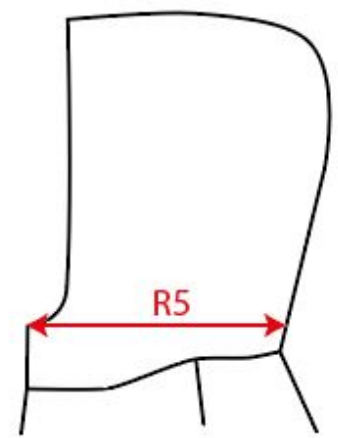

Measurement Sketch

ORDER	SEASON	CLIENT	BRAND
	SS23	n/a	Build your Brand
STYLE CODE	STYLE NAME	GENDER	SUPPLIER
BY016	Windrunner	Male	72503

Style Measurement View for Client

ORDER	SEASON	CLIENT	BRAND
	SS23	n/a	Build your Brand
STYLE CODE	STYLE NAME	GENDER	SUPPLIER
BY016	Windrunner	Male	72503

Basic Measurement Chart	06	XS-6XL Men	blanco MC Tops Men XS-6XL	Base Size	M
--------------------------------	-----------	-------------------	----------------------------------	------------------	----------

-	Measurements (values)	XS	S	M	L	XL	XXL	3XL	4XL	5XL	Tol. +/-	Comment
M	front length from HSP	70,0	72,0	74,0	76,0	78,0	80,0	81,0	82,0	83,0	1,0	New
A	1/2 chest width	52,0	55,0	58,0	61,0	64,0	67,0	71,5	76,0	80,5	1,0	New
D	1/2 hem width	42,0	45,0	48,0	51,0	54,0	57,0	61,5	66,0	70,5	1,0	New
F	sleeve length from shoulder (set in)	68,2	68,6	69,0	69,4	69,8	70,2	70,6	71,0	71,4	1,0	New