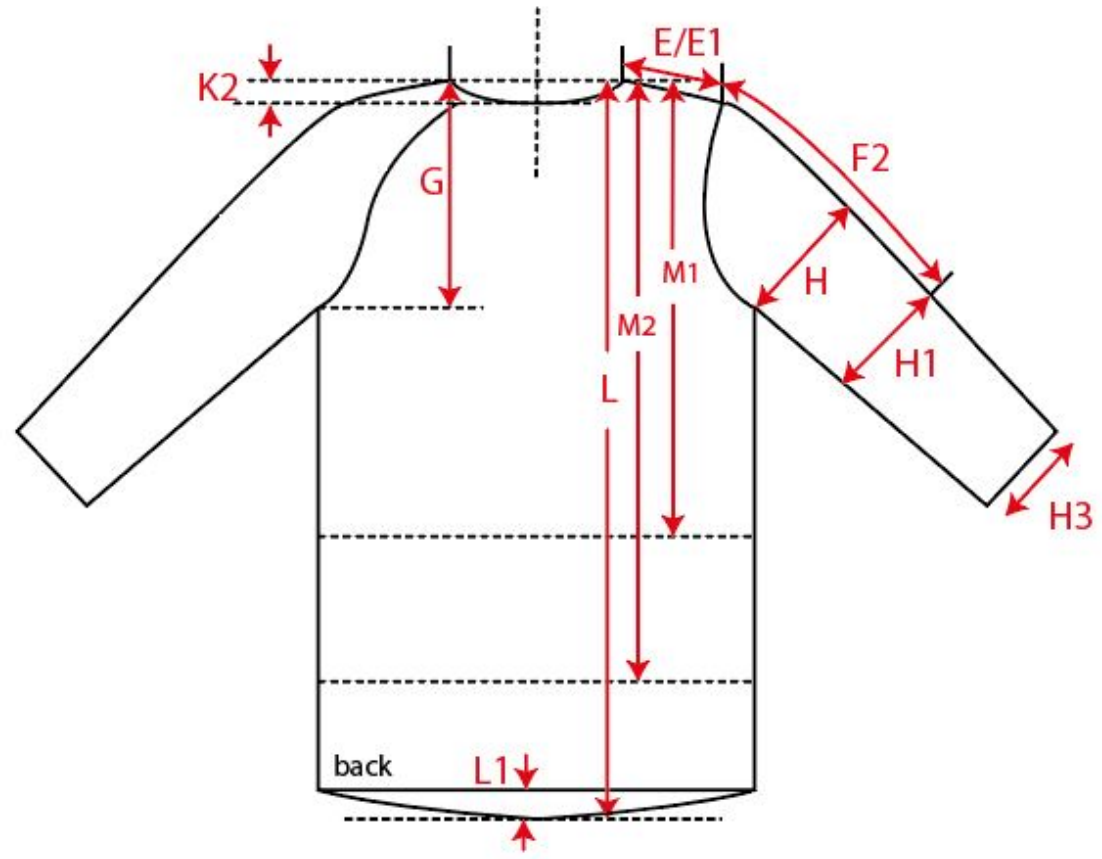

Measurement Sketch

ORDER	SEASON	CLIENT	BRAND
	SS23	n/a	Build your Brand
STYLE CODE	STYLE NAME	GENDER	SUPPLIER
BY016	Windrunner	Male	72503

Style Measurement View for Client

ORDER	SEASON	CLIENT	BRAND
	SS23	n/a	Build your Brand
STYLE CODE	STYLE NAME	GENDER	SUPPLIER
BY016	Windrunner	Male	72503

Basic Measurement Chart	06	XS-6XL Men	blanco MC Tops Men XS-6XL	Base Size	M
--------------------------------	-----------	-------------------	----------------------------------	------------------	----------

-	Measurements (values)	XS	S	M	L	XL	XXL	3XL	4XL	5XL	Tol. +/-	Comment
M	front length from HSP	70,0	72,0	74,0	76,0	78,0	80,0	81,0	82,0	83,0	1,0	New
A	1/2 chest width	52,0	55,0	58,0	61,0	64,0	67,0	71,5	76,0	80,5	1,0	New
D	1/2 hem width	42,0	45,0	48,0	51,0	54,0	57,0	61,5	66,0	70,5	1,0	New
F	sleeve length from shoulder (set in)	68,2	68,6	69,0	69,4	69,8	70,2	70,6	71,0	71,4	1,0	New