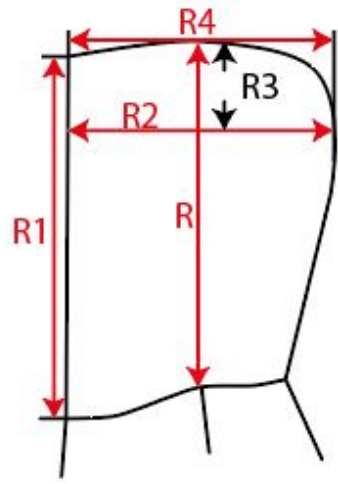

Measurement Sketch

ORDER	SEASON	CLIENT	BRAND
	SS23	n/a	Build your Brand
STYLE CODE	STYLE NAME	GENDER	SUPPLIER
BY016	Windrunner	Male	72503

Style Measurement View for Client

ORDER	SEASON	CLIENT	BRAND
	SS23	n/a	Build your Brand
STYLE CODE	STYLE NAME	GENDER	SUPPLIER
BY016	Windrunner	Male	72503

Basic Measurement Chart	06	XS-6XL Men	blanco MC Tops Men XS-6XL	Base Size	M
--------------------------------	-----------	-------------------	----------------------------------	------------------	----------

-	Measurements (values)	XS	S	M	L	XL	XXL	3XL	4XL	5XL	Tol. +/-	Comment
M	front length from HSP	70,0	72,0	74,0	76,0	78,0	80,0	81,0	82,0	83,0	1,0	New
A	1/2 chest width	52,0	55,0	58,0	61,0	64,0	67,0	71,5	76,0	80,5	1,0	New
D	1/2 hem width	42,0	45,0	48,0	51,0	54,0	57,0	61,5	66,0	70,5	1,0	New
F	sleeve length from shoulder (set in)	68,2	68,6	69,0	69,4	69,8	70,2	70,6	71,0	71,4	1,0	New