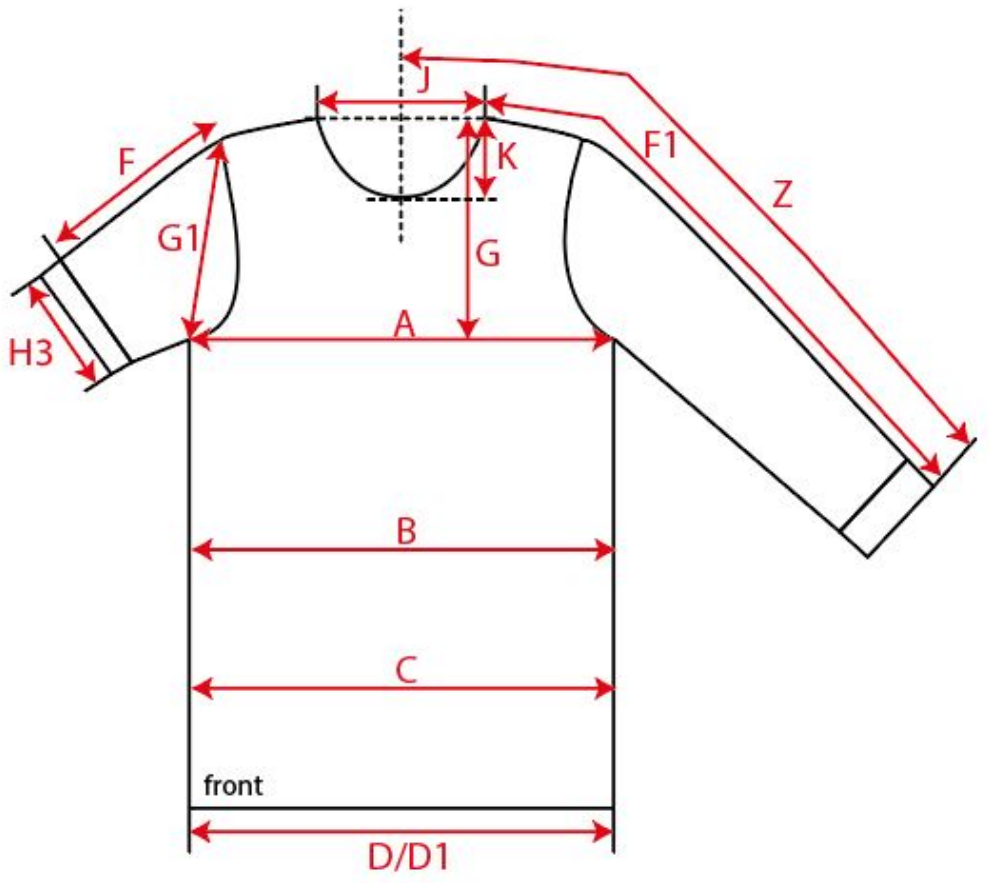

Measurement Sketch

ORDER	SEASON	CLIENT	BRAND
	XXXX	n/a	Build your Brand
STYLE CODE	STYLE NAME	GENDER	SUPPLIER
BB011	Basic Tank	Male	75081

Style Measurement View for Client

ORDER	SEASON	CLIENT	BRAND
	XXXX	n/a	Build your Brand
STYLE CODE	STYLE NAME	GENDER	SUPPLIER
BB011	Basic Tank	Male	75081

Basic Measurement Chart Base Size

-	Measurements (values)	XS	S	M	L	XL	XXL	3XL	4XL	5XL	Tol. +/-	Comment
M	front length from HSP	67,0	69,0	71,0	73,0	75,0	77,0	78,0	79,0	80,0	1,0	
A	1/2 chest width	48,0	51,0	54,0	57,0	60,0	63,0	67,5	72,0	76,5	1,0	
D	1/2 hem width	47,5	50,5	53,5	56,5	59,5	62,5	67,0	71,5	76,0	1,0	