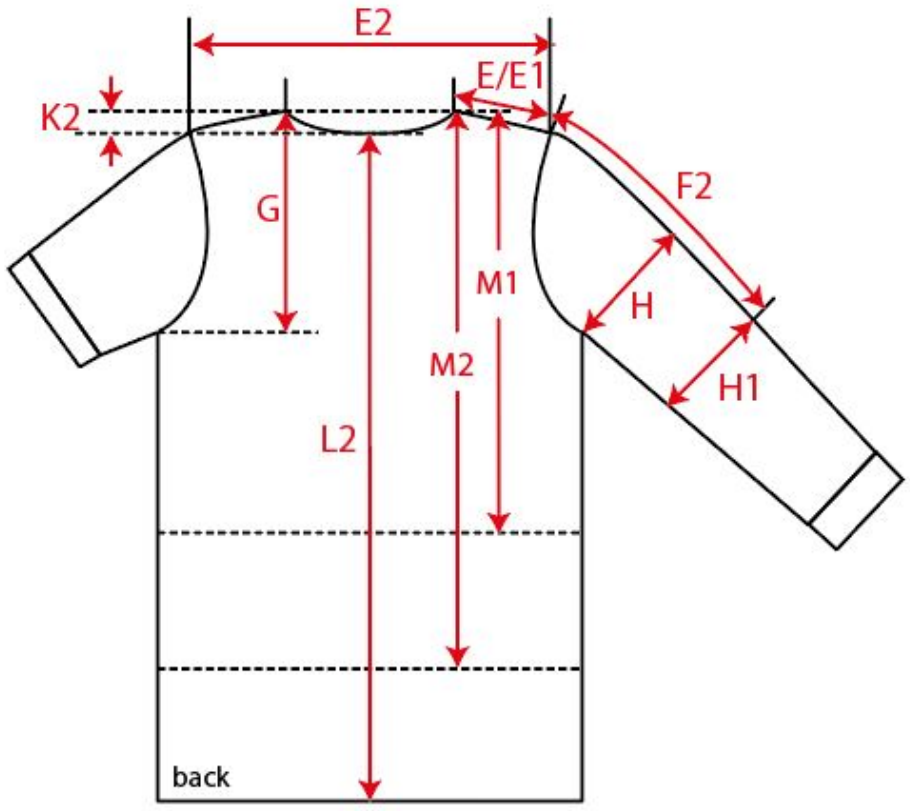

Measurement Sketch

ORDER	SEASON	CLIENT	BRAND
	XXXX	n/a	Build your Brand
STYLE CODE	STYLE NAME	GENDER	SUPPLIER
BB011	Basic Tank	Male	75081

Style Measurement View for Client

ORDER	SEASON	CLIENT	BRAND
	XXXX	n/a	Build your Brand
STYLE CODE	STYLE NAME	GENDER	SUPPLIER
BB011	Basic Tank	Male	75081

Basic Measurement Chart Base Size

-	Measurements (values)	XS	S	M	L	XL	XXL	3XL	4XL	5XL	Tol. +/-	Comment
M	front length from HSP	67,0	69,0	71,0	73,0	75,0	77,0	78,0	79,0	80,0	1,0	
A	1/2 chest width	48,0	51,0	54,0	57,0	60,0	63,0	67,5	72,0	76,5	1,0	
D	1/2 hem width	47,5	50,5	53,5	56,5	59,5	62,5	67,0	71,5	76,0	1,0	