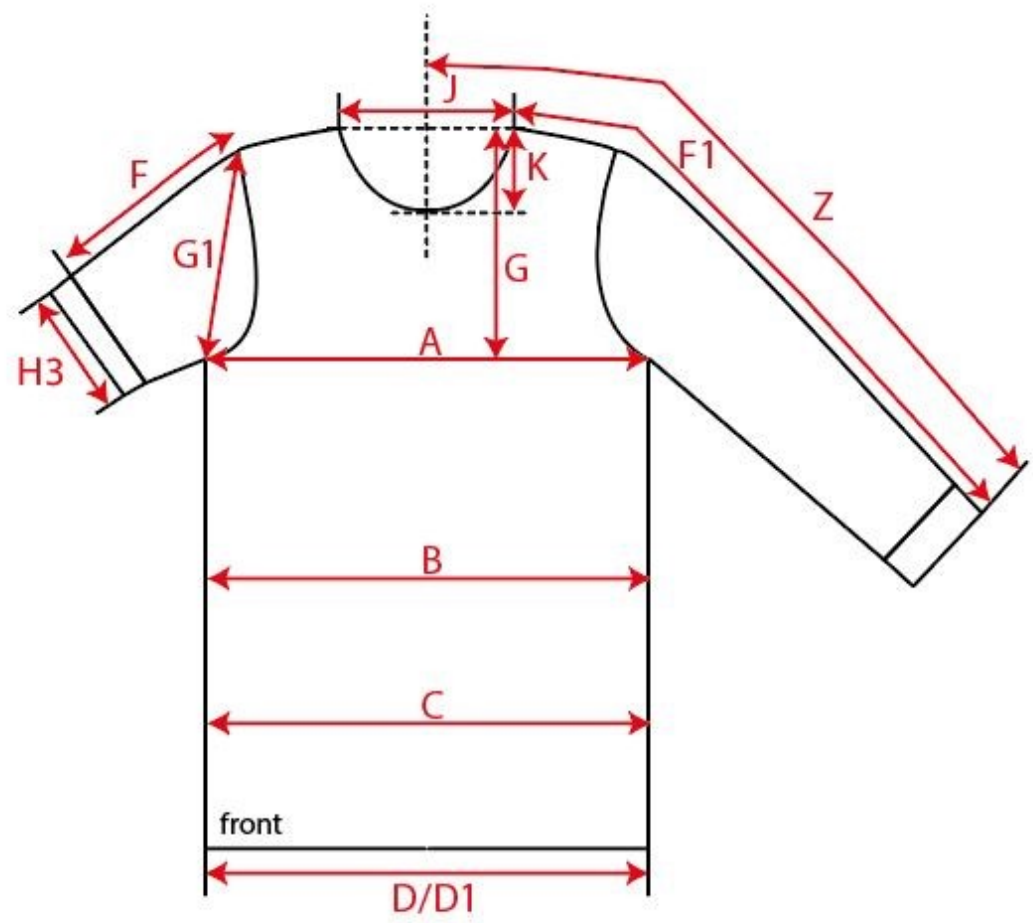

Measurement Sketch

ORDER	SEASON	CLIENT	BRAND
	SS25	n/a	Build your Brand
STYLE CODE	STYLE NAME	GENDER	SUPPLIER
BB008	Basic Zip Hoody Men	Male	75058

Style Measurement View for Client

ORDER	SEASON	CLIENT	BRAND
	SS25	n/a	Build your Brand
STYLE CODE	STYLE NAME	GENDER	SUPPLIER
BB008	Basic Zip Hoody Men	Male	75058

Basic Measurement Chart Base Size

-	Measurements (values)	XS	S	M	L	XL	XXL	3XL	4XL	5XL	Tol. +/-	Comment
M	front length from HSP	69,0	71,0	73,0	75,3	77,6	79,9	81,2	82,5	83,8	2,0	
A	1/2 chest width	51,5	54,5	57,5	60,5	63,5	66,5	71,0	75,5	80,0	2,0	
D	1/2 hem width	42,5	45,5	48,5	51,5	54,5	57,5	62,0	66,5	71,0	2,0	
F	sleeve length from shoulder (set in)	67,2	67,6	68,0	68,4	68,8	69,2	69,6	70,0	70,4	2,0	