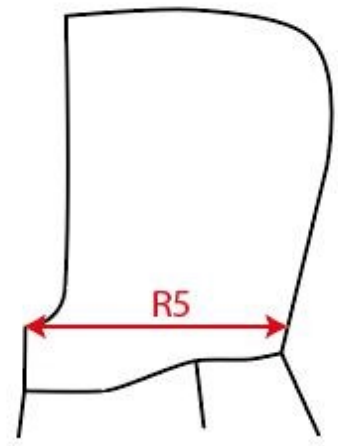

Measurement Sketch

ORDER	SEASON	CLIENT	BRAND
	SS25	n/a	Build your Brand
STYLE CODE	STYLE NAME	GENDER	SUPPLIER
BB008	Basic Zip Hoody Men	Male	75058

Style Measurement View for Client

ORDER	SEASON	CLIENT	BRAND
	SS25	n/a	Build your Brand
STYLE CODE	STYLE NAME	GENDER	SUPPLIER
BB008	Basic Zip Hoody Men	Male	75058

Basic Measurement Chart Base Size

-	Measurements (values)	XS	S	M	L	XL	XXL	3XL	4XL	5XL	Tol. +/-	Comment
M	front length from HSP	69,0	71,0	73,0	75,3	77,6	79,9	81,2	82,5	83,8	2,0	
A	1/2 chest width	51,5	54,5	57,5	60,5	63,5	66,5	71,0	75,5	80,0	2,0	
D	1/2 hem width	42,5	45,5	48,5	51,5	54,5	57,5	62,0	66,5	71,0	2,0	
F	sleeve length from shoulder (set in)	67,2	67,6	68,0	68,4	68,8	69,2	69,6	70,0	70,4	2,0	