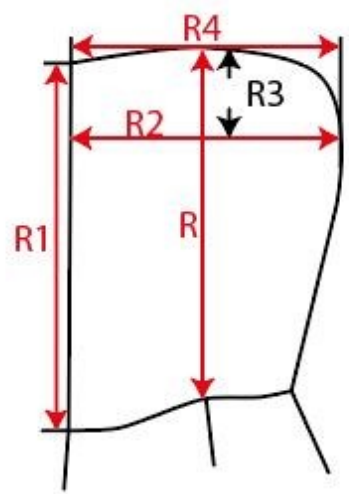

Measurement Sketch

ORDER	SEASON	CLIENT	BRAND
	SS25	n/a	Build your Brand
STYLE CODE	STYLE NAME	GENDER	SUPPLIER
BB008	Basic Zip Hoody Men	Male	75058

Style Measurement View for Client

ORDER	SEASON	CLIENT	BRAND
	SS25	n/a	Build your Brand
STYLE CODE	STYLE NAME	GENDER	SUPPLIER
BB008	Basic Zip Hoody Men	Male	75058

Basic Measurement Chart Base Size

-	Measurements (values)	XS	S	M	L	XL	XXL	3XL	4XL	5XL	Tol. +/-	Comment
M	front length from HSP	69,0	71,0	73,0	75,3	77,6	79,9	81,2	82,5	83,8	2,0	
A	1/2 chest width	51,5	54,5	57,5	60,5	63,5	66,5	71,0	75,5	80,0	2,0	
D	1/2 hem width	42,5	45,5	48,5	51,5	54,5	57,5	62,0	66,5	71,0	2,0	
F	sleeve length from shoulder (set in)	67,2	67,6	68,0	68,4	68,8	69,2	69,6	70,0	70,4	2,0	