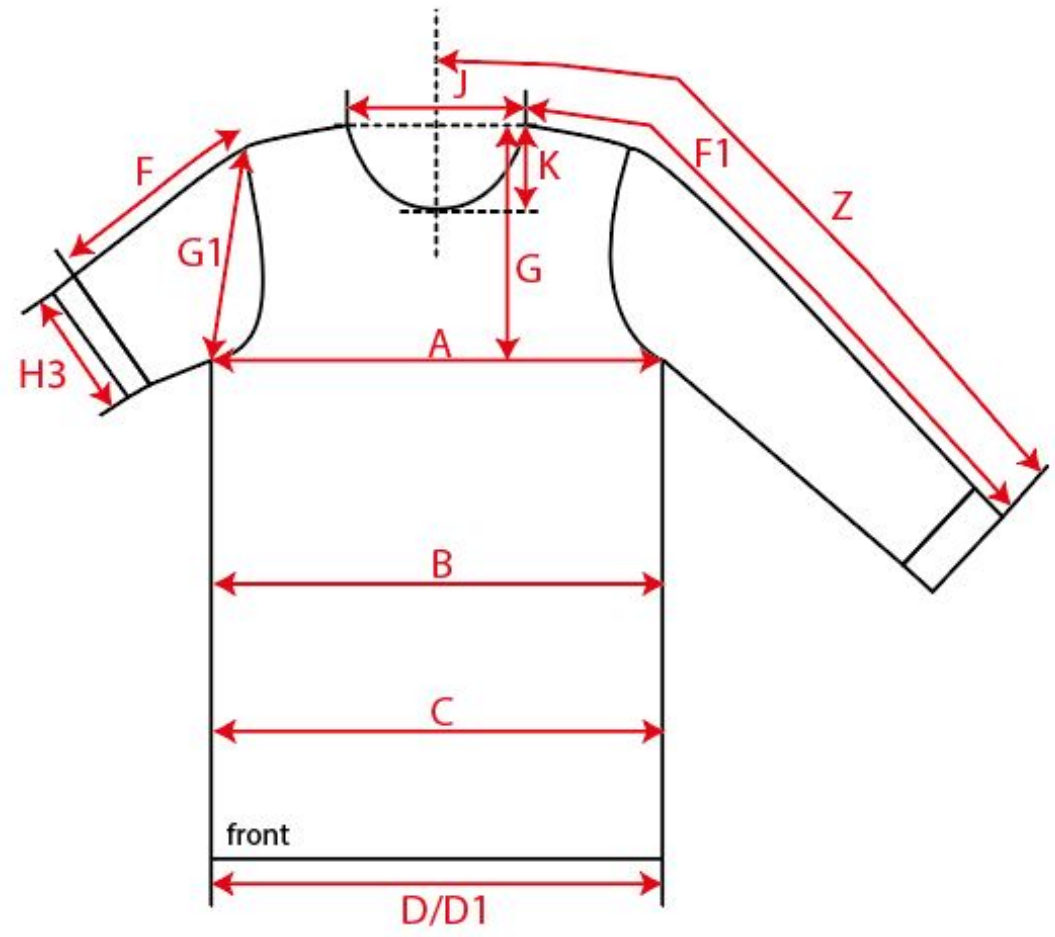

# Measurement Sketch

|            |             |        |                  |
|------------|-------------|--------|------------------|
| ORDER      | SEASON      | CLIENT | BRAND            |
|            | SS21        | n/a    | Build your Brand |
| STYLE CODE | STYLE NAME  | GENDER | SUPPLIER         |
| BB001      | Basic Hoody | Male   | 72503            |

# Style Measurement View for Client

| ORDER        | SEASON             | CLIENT      | BRAND                   |
|--------------|--------------------|-------------|-------------------------|
|              | <b>SS21</b>        | <b>n/a</b>  | <b>Build your Brand</b> |
| STYLE CODE   | STYLE NAME         | GENDER      | SUPPLIER                |
| <b>BB001</b> | <b>Basic Hoody</b> | <b>Male</b> | <b>72503</b>            |

|                                |           |                   |                                  |                  |          |
|--------------------------------|-----------|-------------------|----------------------------------|------------------|----------|
| <b>Basic Measurement Chart</b> | <b>06</b> | <b>XS-6XL Men</b> | <b>blanco MC Tops Men XS-6XL</b> | <b>Base Size</b> | <b>M</b> |
|--------------------------------|-----------|-------------------|----------------------------------|------------------|----------|