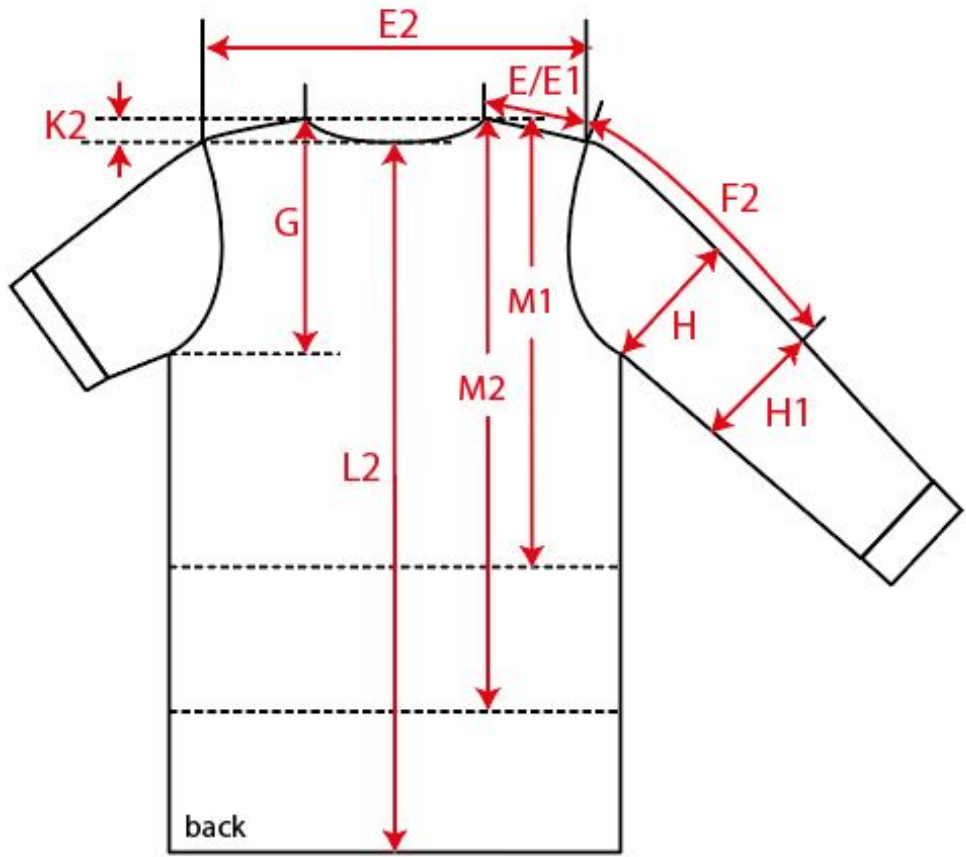

# Measurement Sketch

|            |             |        |                  |
|------------|-------------|--------|------------------|
| ORDER      | SEASON      | CLIENT | BRAND            |
|            | SS21        | n/a    | Build your Brand |
| STYLE CODE | STYLE NAME  | GENDER | SUPPLIER         |
| BB001      | Basic Hoody | Male   | 72503            |

|                                |           |                   |                                  |                  |          |
|--------------------------------|-----------|-------------------|----------------------------------|------------------|----------|
| <b>Basic Measurement Chart</b> | <b>06</b> | <b>XS-6XL Men</b> | <b>blanco MC Tops Men XS-6XL</b> | <b>Base Size</b> | <b>M</b> |
|--------------------------------|-----------|-------------------|----------------------------------|------------------|----------|

| - | Measurements (values)                | XS   | S    | M    | L    | XL   | XXL  | 3XL  | 4XL  | 5XL  | 6XL  | 7XL  | Tol. +/- |
|---|--------------------------------------|------|------|------|------|------|------|------|------|------|------|------|----------|
| M | front length from HSP                | 70,0 | 71,0 | 73,0 | 75,0 | 77,0 | 79,0 | 80,0 | 81,0 | 82,0 | 83,0 | 84,0 | 1,0      |
| A | 1/2 chest width                      | 50,0 | 53,0 | 56,0 | 59,0 | 62,0 | 65,0 | 69,5 | 74,0 | 78,5 | 83,0 | 87,5 | 1,0      |
| D | 1/2 hem width                        | 41,0 | 44,0 | 47,0 | 50,0 | 53,0 | 56,0 | 60,5 | 65,0 | 69,5 | 74,0 | 78,5 | 1,0      |
| F | sleeve length from shoulder (set in) | 67,2 | 67,6 | 68,0 | 68,4 | 68,8 | 69,2 | 69,6 | 70,0 | 70,4 | 70,8 | 71,2 | 1,0      |